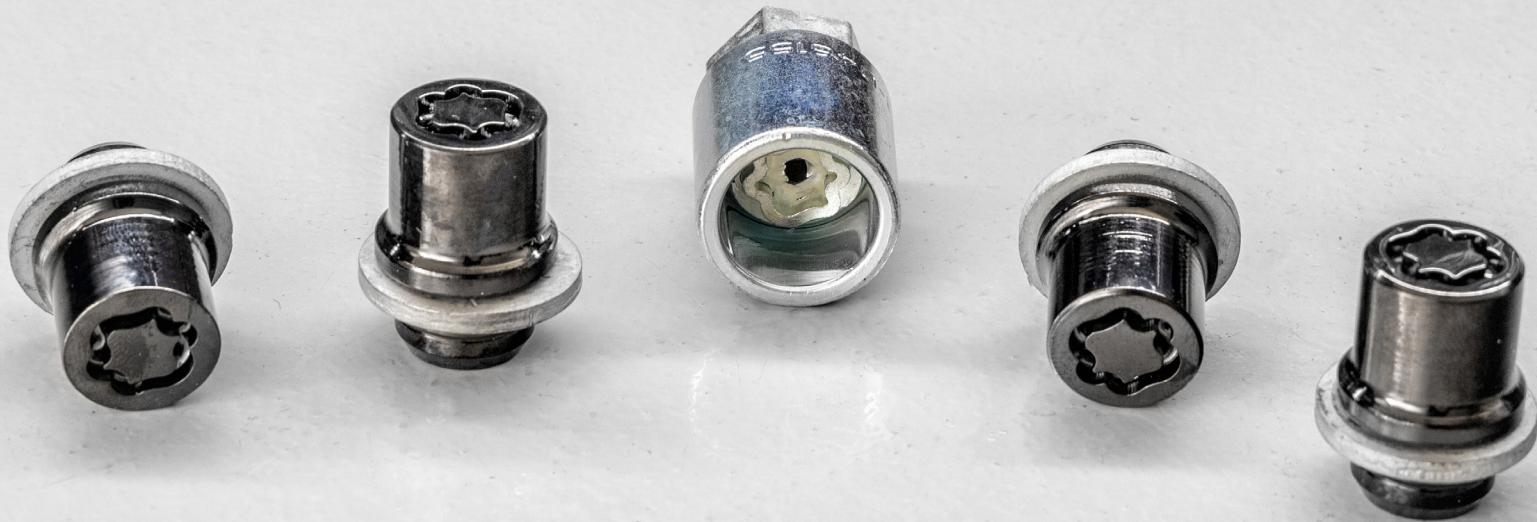

### **Tow Wire Harness<sup>2</sup>**

Designed to be used with tow hitch receiver to complete the connection between the vehicle's tow hitch receiver and trailer.

- Provides a 4-pin connector
- Features a converter assembly, fusing, cables, and connectors

### Trailer Ball<sup>2</sup>

Crafted of cold-forged steel for superior strength.

- Helps complete the connection between the vehicle's tow hitch receiver and trailer
- Ball mount sold separately

### Ball Mount<sup>2</sup>

Haul your boat, RV, construction materials and more with ease.

- Ball placement provides precise drop/rise to maintain vehicle departure angle
- Lab and on-road testing ensure quality
- Trailer ball sold separately

### Wheel Bolt Locks

Precisely machined and weight-balanced to help secure your wheels and tires against theft.

- Special key tool and collar guide enable simple, five minute installation
- Resistant to lock-removal tools and secured by a single unique key