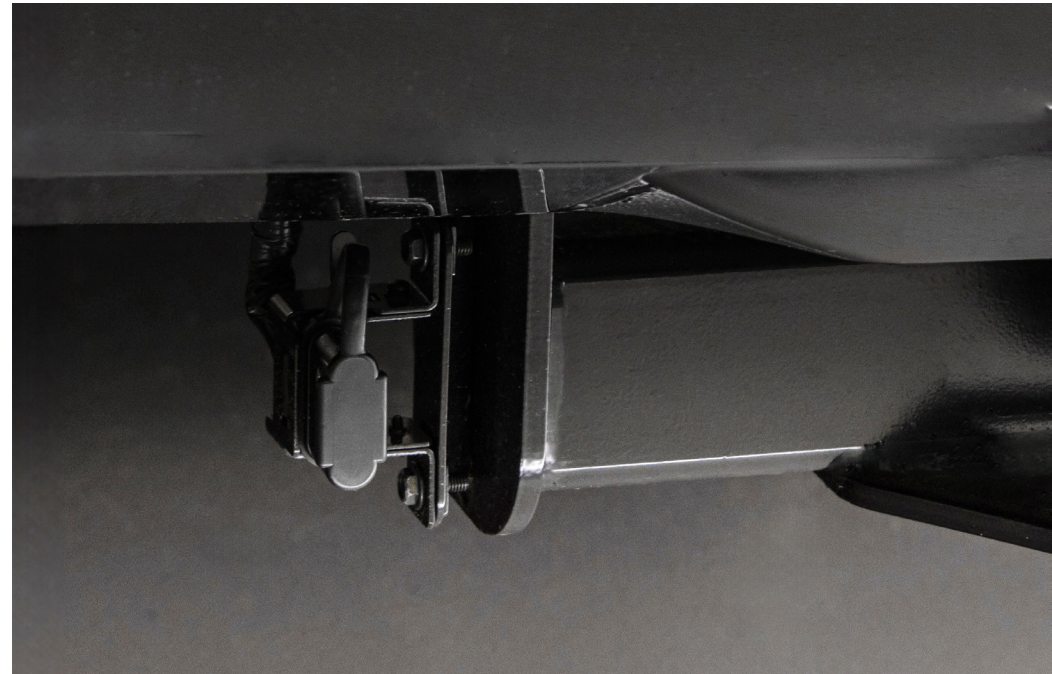

**Activity Mount<sup>1</sup>**

Adds additional carrying capacity without complicated electrical wiring and compatible with most hitch mounted accessories.

- 1 1/4" receiver tube
- Maximum Capacity: 100 lbs.

### **Tow Hitch<sup>2</sup>**

Engineered to help accommodate your vehicle's maximum tow rating.

- Optimized placement provides precise drop/rise
- Towing Wire Harness which sold separately

### Trailer Ball<sup>2</sup>

Crafted of cold-forged steel for superior strength.

- Helps complete the connection between the vehicle's tow hitch receiver and trailer
- Ball mount sold separately