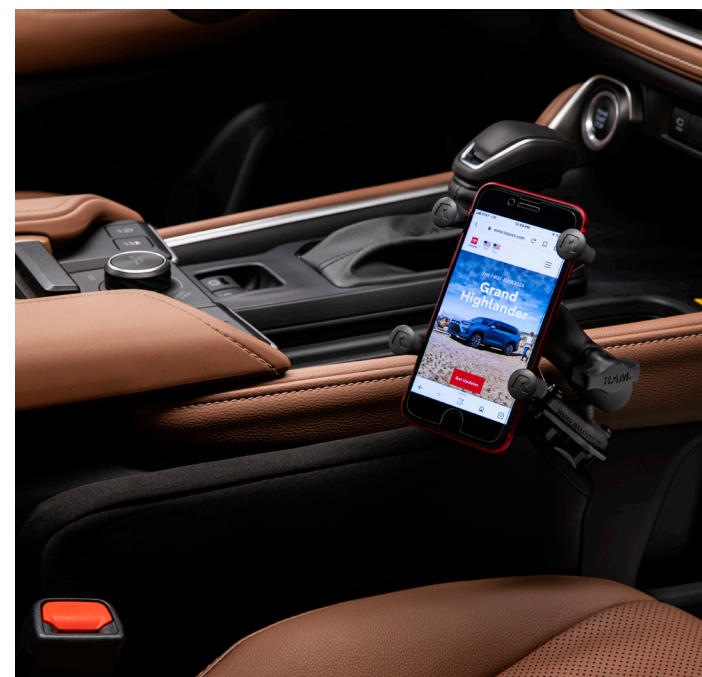

Personalize your vehicle to fit any lifestyle.

Whether you're going for more adventure or more attitude, our collection of accessories in the Toyota Accessory Portfolio will take your Toyota to the next level.

Third-Party Accessories applicable to Toyota Crown Signia includes: