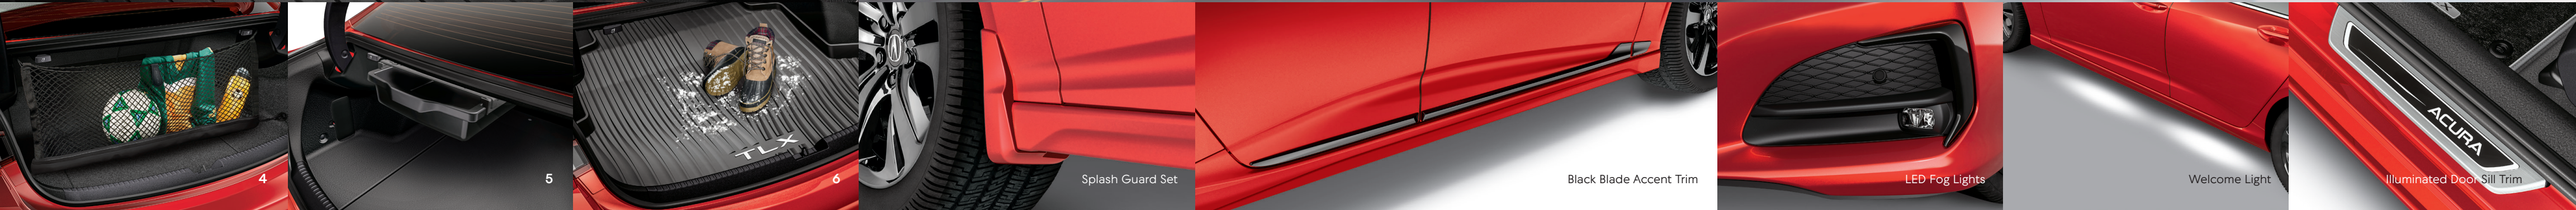

Splash Guard Set

Black Blade Accent Trim

LED Fog Lights

Welcome Light

Illuminated Door Sill Trim