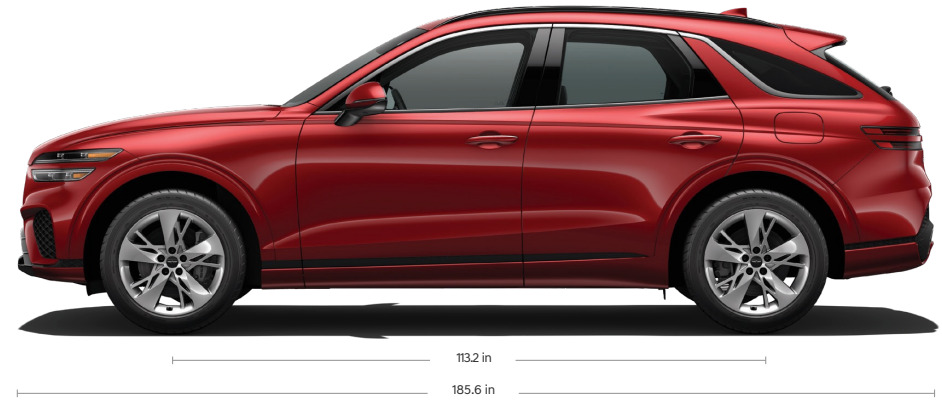

2025 GENESIS GV70 SPECIFICATIONS

EXTERIOR

	GV70
Wheelbase	113.2 in
Length	185.6 in
Width (excluding mirrors)	75.2 in
Height	64.2 in
Minimum Ground Clearance	7.3 in

FUEL ECONOMY & TOWING

	2.5T	3.5T SPORT
GV70 19" Wheels (city/highway/combined)	22/28/24 MPG	18/24/20 MPG
GV70 21" Wheels (city/highway/combined)	19/26/22 MPG	18/24/20 MPG
Maximum Towing Capacity with trailer brakes	3,500 lbs	3,500 lbs

INTERIOR

	GV70
Headroom – 1st / 2nd Row (without sunroof)	39.6/39.1 in
Legroom – 1st / 2nd Row	41.3/37.2 in
Shoulder Room – 1st / 2nd Row	59.1/56.9 in

VOLUME

	GV70
Passenger Compartment	103.6 cu ft
Cargo – Behind 1st Row	56.9 cu ft
Cargo – Behind 2nd Row	28.9 cu ft

GENESIS BRAND WARRANTY

POWERTRAIN LIMITED WARRANTY
10 YEARS/100,000 MILES²

NEW VEHICLE LIMITED WARRANTY³
5 YEARS/60,000 MILES³

ANTI-PERFORATION WARRANTY
7 YEARS/UNLIMITED MILES³