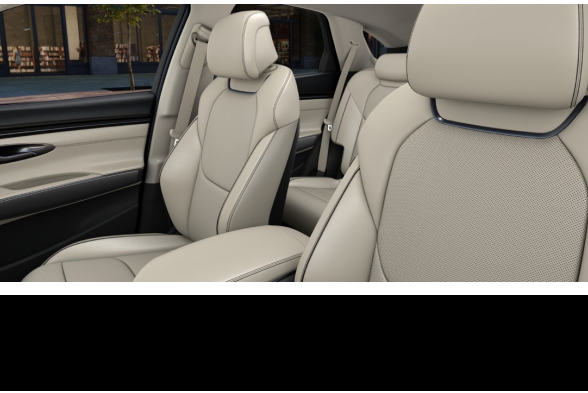

OBSIDIAN BLACK & VANILLA BEIGE

OCEAN WAVES BLUE & HAVANA BROWN

SLATE GRAY & VELVET BURGUNDY

2025 GENESIS GV70 INTERIOR MATERIALS

GV70 2.5T AWD STANDARD

Leatherette Seating Black High Gloss Trim

GV70 2.5T AWD SELECT