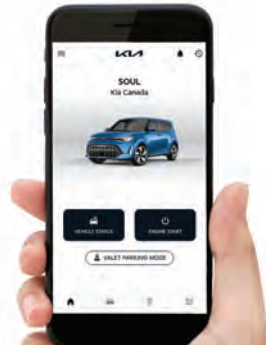

## SiriusXM

With your new vehicle, enjoy access to SiriusXM® satellite radio from anywhere you go - while you're on the road, using the smartphone app, online, or even through your smart TV.

Free for the first 3 months. Available feature. See features page or visit [kia.ca](http://kia.ca) for full details.