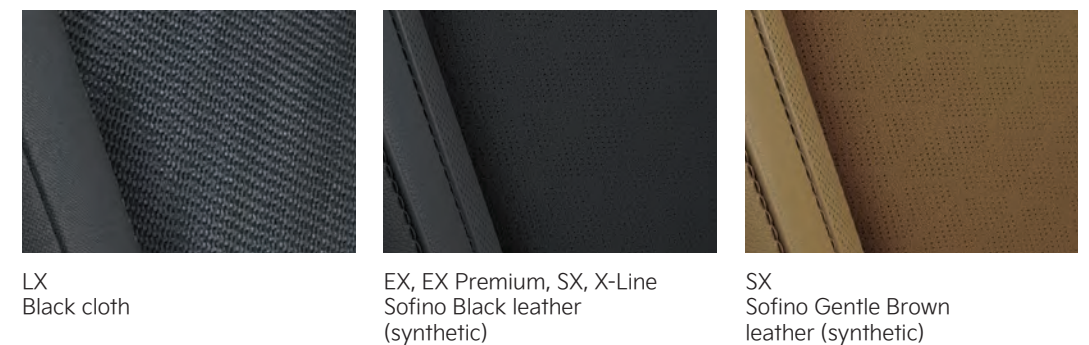

Interior colours

Some seating, paint and trim configurations may be limited. Visit kia.ca for full details.