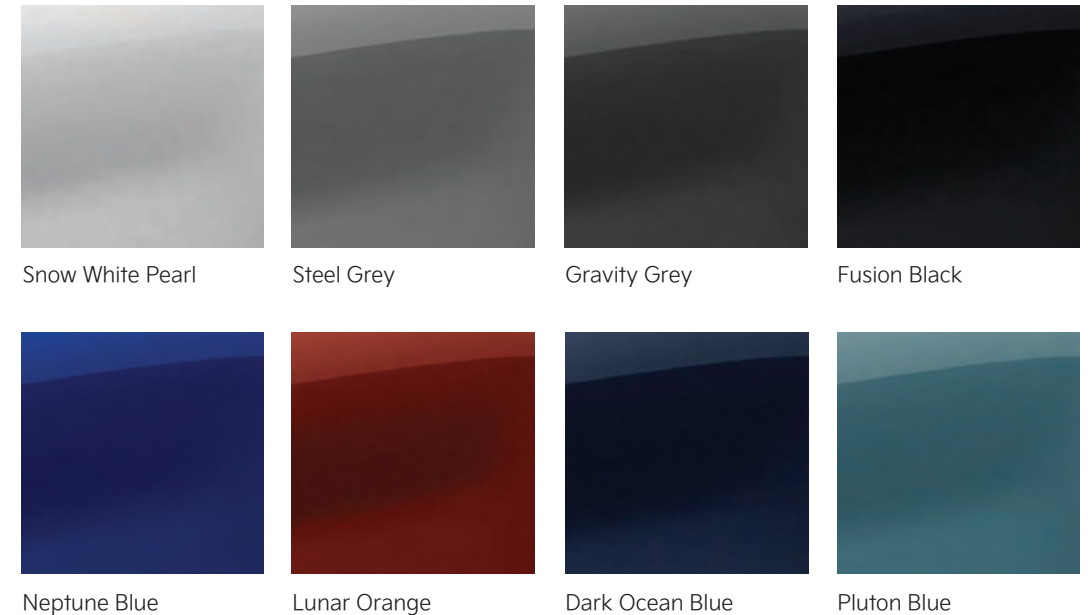

Exterior colours