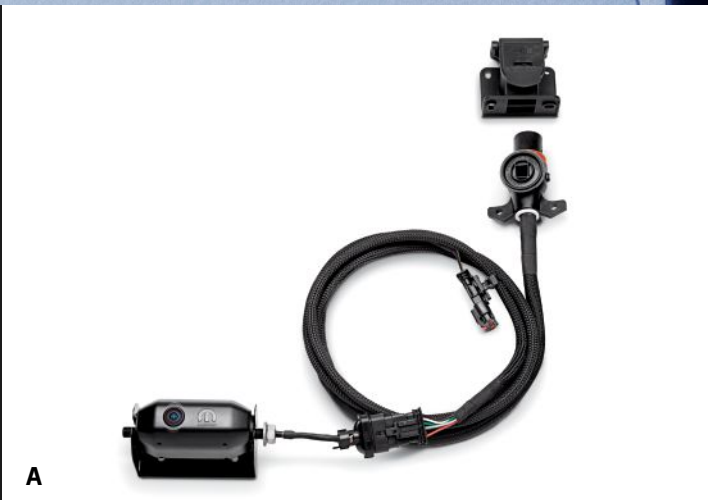

A

A. TRAILER CAMERA KIT.⁽¹²⁾ Improves your rearview visibility to help maneuver around obstacles with your trailer. Trailer Camera Kit is designed to be used in conjunction with the vehicle Trailer Camera Wiring Prep Kit (sold separately). Kit includes one wired camera with housing, trailer wiring harnesses, one 12-way plug, one 12-way park connector and mounting hardware. Note that the Trailer Camera Kit has dual camera capability but requires purchase of two kits. [82216068AB]

B. AUXILIARY SWITCH KIT. Add more functionality to the highly configurable instrument-panel cluster to help control features such as Auto-Level Air Suspension. Kit consists of an auxiliary switch with PDC as a whole (everything needed to install the auxiliary switch and PDC). Trucks will need to be reconfigured with LHL sales code to allow the production switches to function. [82216449AB]

Not all part numbers shown. See dealer for additional part numbers by vehicle application.

A

B

DISCLAIMERS