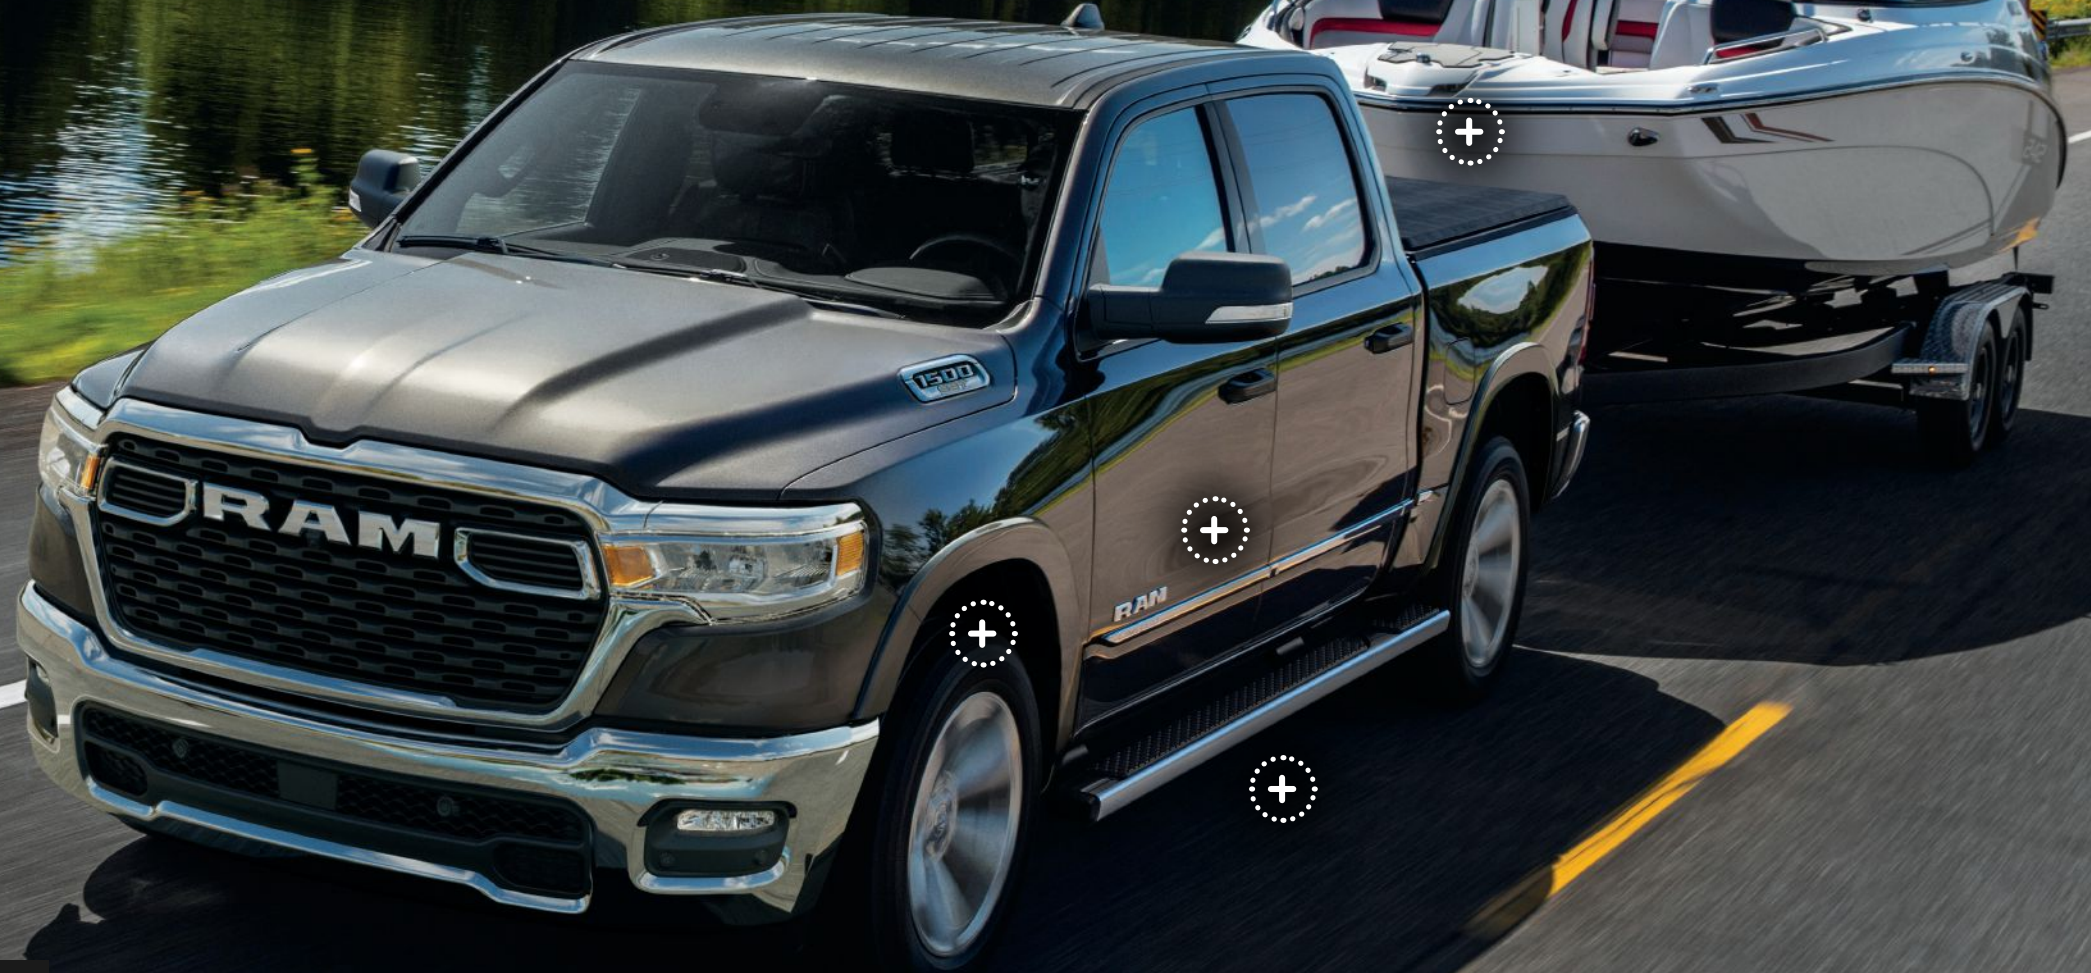

CONVENIENCE

RHO

OFFERINGS

Properly secure all cargo. Always tow within the vehicle's capacity.

VADA

RAM 1500 BIG HORN® IN GRANITE CRYSTAL METALLIC

BOLD AND BEAUTIFUL

DISCLAIMERS

TONNEAU COVERS

● HARD FOLDING TONNEAU COVER⁽¹⁾⁽²⁾ Features an attractive, low-profile design with rigid panels and a high-strength aluminum frame, providing superior security and protection; a hidden/quick-release latch system that automatically locks panels when shut – simply lock the tailgate to secure the bed; and an advanced sealing technology for weather resistance. Truck can be driven with cover fully closed, partially closed or fully open, providing full bed access. Made in the U.S.A. [**82215227AE - 5' 7" Bed**] [**82215225AE - 5' 7" Bed with RamBox®**] [**82215224AE - 6' 4" Bed**]