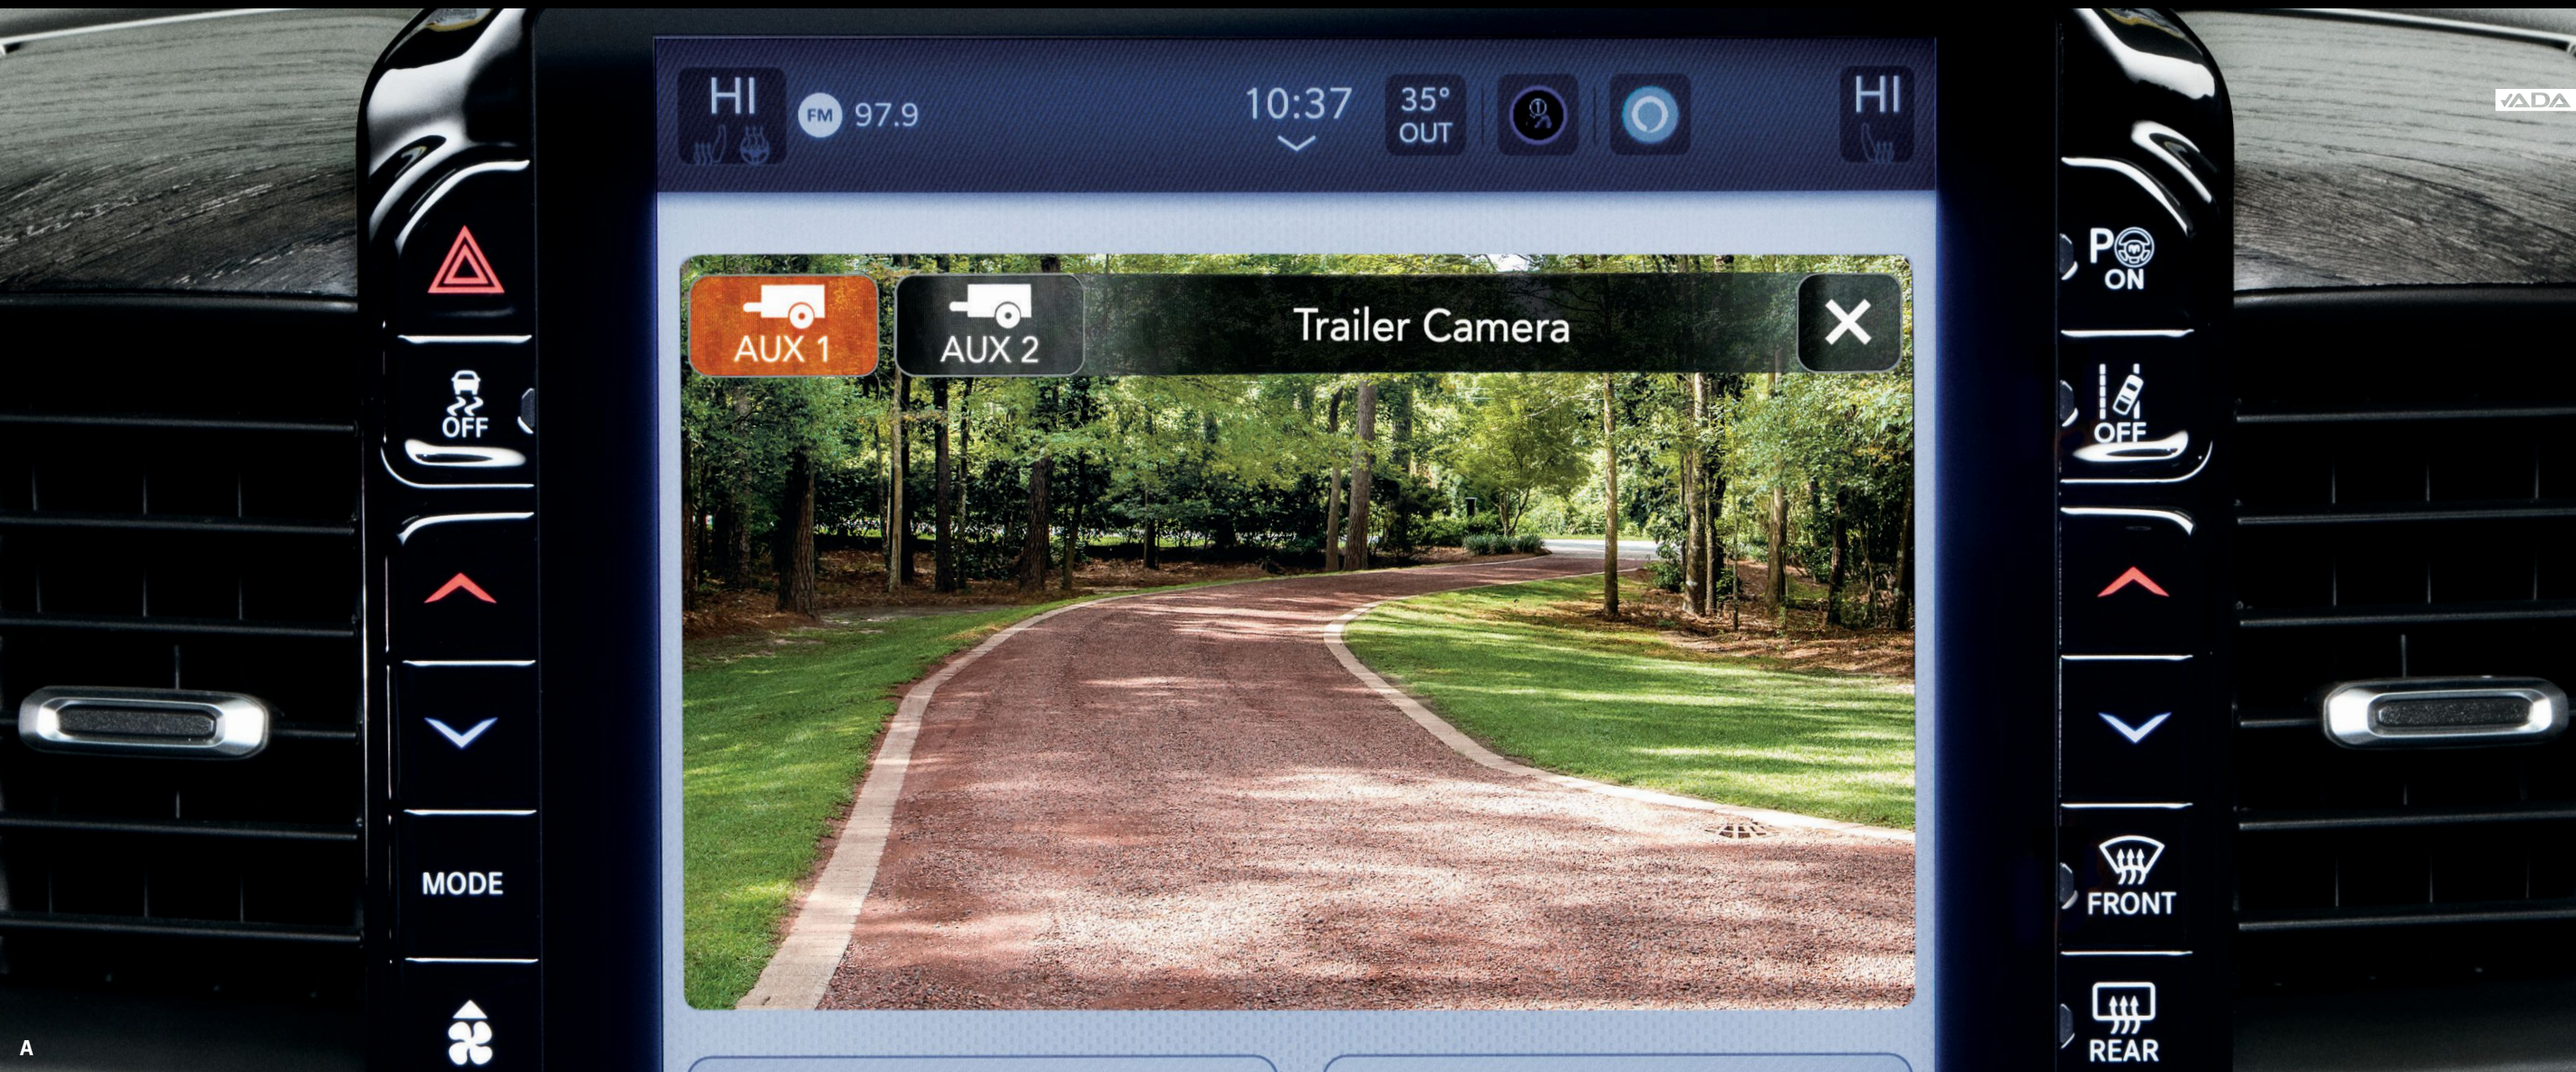

B. CARGO BIN LOCKS. Designed for Crew Cab in-floor storage bins, these stainless steel locks install easily to create a secure compartment for storing valuables. [82211653]

C. LOCKING CONSOLE. Converts your production console into a heavy-duty, lockable storage area for valuables. The insert allows full use of armrest and lid and comes ready to install with no drilling required. [82215519AC]