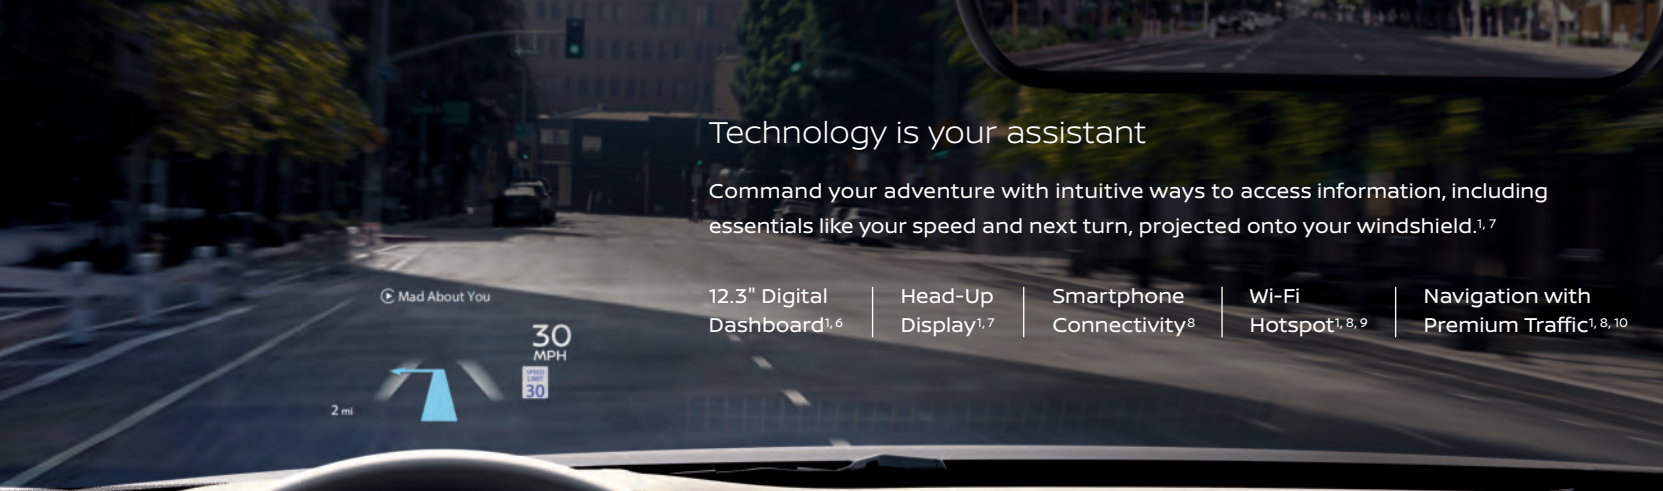

Technology is your assistant

Command your adventure with intuitive ways to access information, including essentials like your speed and next turn, projected onto your windshield.^{1,7}

- 12.3" Digital Dashboard^{1,6}
- Head-Up Display^{1,7}
- Smartphone Connectivity⁸
- Wi-Fi Hotspot^{1,8,9}
- Navigation with Premium Traffic^{1,8,10}