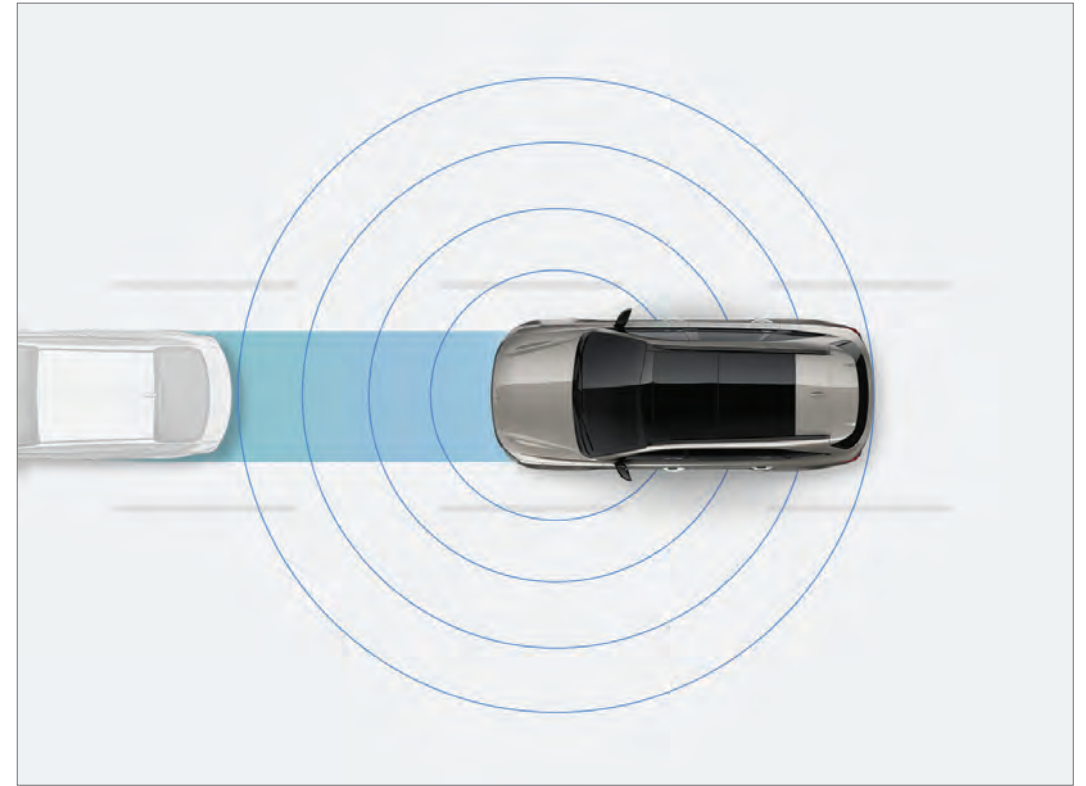

Forward Collision-Avoidance Assist (FCA)²

is designed to alert you of a potential collision with a vehicle, pedestrian or cyclist and can apply the brakes to reduce or avoid impact. FCA 2.0¹ adds a Junction Crossing function that detects potential intersection collisions and Evasive Steering Assist to help steer you around collision situations.

Lane Keeping Assist²

detects your vehicle getting close to lane markers and can apply corrective adjustments to help prevent you from drifting into another lane.

Lane Following Assist²

uses a forward-facing camera to detect lane markers on the road and help keep you in the centre of your lane.

Parking Distance Warning Forward/Reverse²

helps make parking easier by warning you about objects you may not be able to see during low-speed parking manoeuvres.

¹ Available feature. See features page or visit kia.ca for full details.