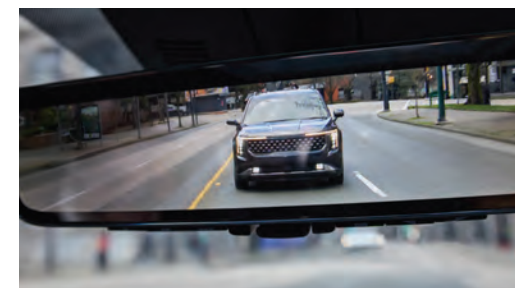

The 2025 Sorento

Movement that inspires

Move in a new direction.

The 2025 Sorento is the perfect SUV for everyday dreams and momentous occasions. With enhanced styling, more standard features and more cutting-edge technologies than ever before, Sorento moves in a new direction.

Better technology for a better driving experience.

Sorento's available cabin tech is designed to enhance every aspect of your driving experience - from the panoramic digital display with individual 12.3" TFT screens for driving information and infotainment/climate controls to the convenience of wireless device charging.

Full display digital rear-view mirror¹ turns the mirror into a digital display with a panoramic view of the rear of the vehicle -when your vision might otherwise be obstructed by passengers or a large cargo load.