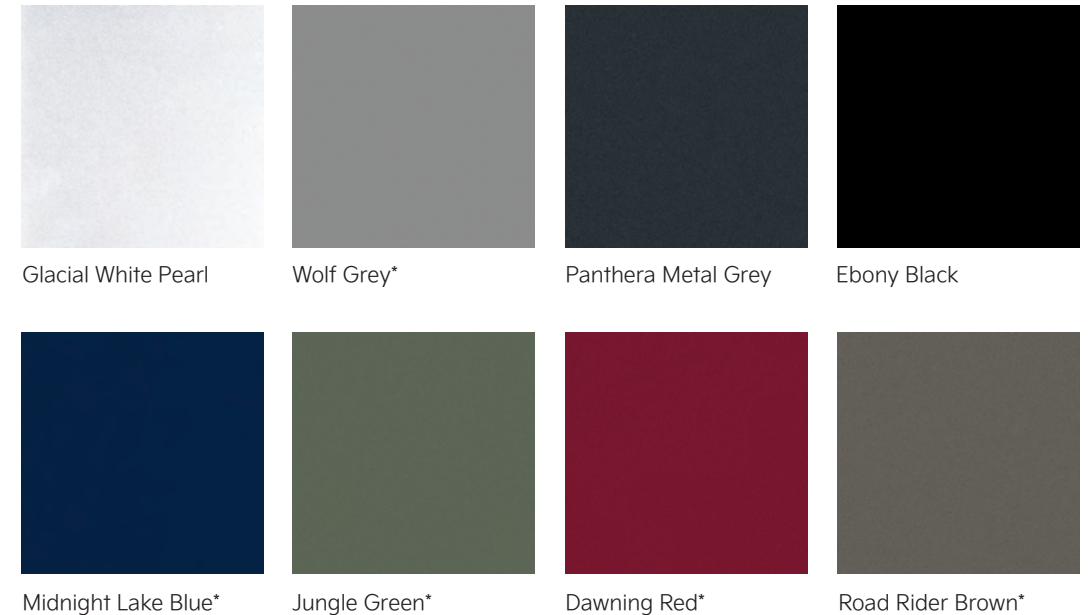

Specifications

Mechanical

	LX	EX, X-LINE, X-LINE LIMITED, X-PRO
Engine type	2.5L 4-cylinder GDI	2.5L Turbo 4-cylinder GDI
Horsepower	191 hp @ 6,100 rpm	281 hp @ 5,800 rpm
Torque	181 lb.ft. @ 4,000 rpm	311 lb.ft. @ 1,700 - 4,000 rpm
Transmission	8-speed automatic	8-speed wet-type dual clutch automatic
Drive type	All-wheel drive (AWD)	All-wheel drive (AWD)
Recommended fuel	Regular unleaded	Regular unleaded

Measurements

	LX, EX	X-LINE, X-LINE LIMITED	X-PRO
Maximum towing capacity¹²	2,000 lb	3,500 lb	4,500 lb
Fuel tank capacity	67 L	67 L	67 L
Cargo capacity (behind 1st row)	2,139 L (75.5 cu. ft.)	2,139 L (75.5 cu. ft.)	2,139 L (75.5 cu. ft.)
Cargo capacity (behind 2nd row)	1,090 - 1,274 L (38.5 - 45 cu. ft.)	1,090 - 1,274 L (38.5 - 45 cu. ft.)	1,090 - 1,274 L (38.5 - 45 cu. ft.)
Cargo capacity (behind 3rd row)	357 L (12.6 cu. ft.)	357 L (12.6 cu. ft.)	357 L (12.6 cu. ft.)

Fuel consumption

	LX	EX, X-LINE, X-LINE LIMITED, X-PRO
City / Highway / Combined (L/100km)	10.2 / 8.5 / 9.4	11.5 / 8.7 / 10.3

Please visit kia.ca for full vehicle specifications.

Exterior colours