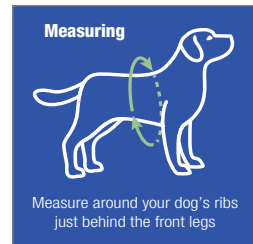

Pet Carrier and Mobile Pet Bed

Multi-functional, ultra-plush pet bed provides comfort for your pet and helps make travel less stressful. Features zipper pulls to remove upper mesh dome, padded carry handle and adjustable shoulder strap. Manufactured by Sleepypod® and uniquely designed in Subaru blue.

- ✦ *Doubles as a carrier and car seat to transport your small dog or cat in comfort and safety.*
- ✦ *Crash-tested and certified by the Center for Pet Safety.*
- ✦ *Designed with Velcro® positioning points to secure seatbelt straps when used as a car seat.*
- ✦ *Luggage-grade exterior easily wiped clean.*
- ✦ *Removable plush bedding is machine-washable.*

SOA854S100

Suitable for pets weighing 15 pounds and under.
Not suitable for use during air travel.

Pet Harness

Buckle up your dog for safety before you begin your road trip together. Infinity Loop webbing design, padded vest, seatbelt grade straps and stress-tested buckles work together to distribute and reduce damaging forces in the event of a car collision. Manufactured by Sleepypod® in signature Subaru blue. Refer to the sizing guide to determine the correct size for your dog.

- ✦ *Crash-tested at child safety seat standards and certified by the Center for Pet Safety for dogs 18-90 lbs.*
- ✦ *Double "D" ring connection design to affix a leash.*
- ✦ *Reflective strips and logo for improved visibility at night.*

SOA854H000 (Small: 16.5" - 22")
SOA854H010 (Medium: 22.5" - 28")
SOA854H020 (Large: 28.5" - 34")
SOA854H030 (X-Large: 34.5" - 40")