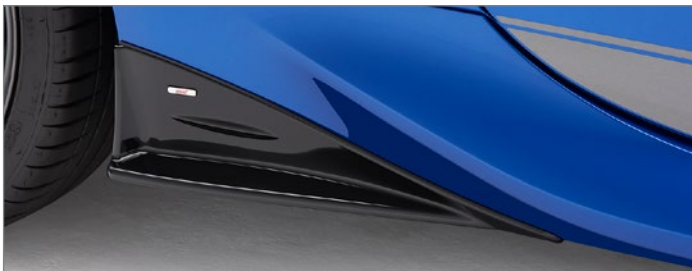

C1010CC000

Standard on Series.Purple.

STI Under Spoiler – Front

This under spoiler gives the BRZ a mean, ground-hugging look. Includes STI logo.

E2410CC000

STI Under Spoiler – Side

Continue the ground-hugging look down the rocker panels of the BRZ. Kit includes both left and right side under spoilers. Includes STI logo.