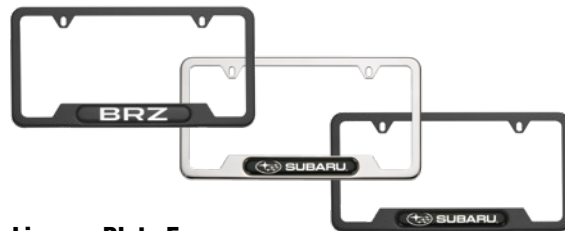

License Plate Frames

Frames display the BRZ or Subaru logo in UV-resistant polyurethane coating and feature a 1/2" frame width around the top and sides and 1-1/8" width bottom.

SOA342L146 (BRZ-Matte Black)

SOA342L127 (Subaru-Stainless Steel)

SOA342L167 (Subaru-Matte Black)