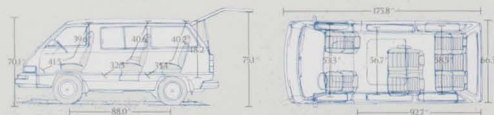

DELUXE VAN INTERIOR
Shown in Brown Cloth

DELUXE COMFORT

VAN LE