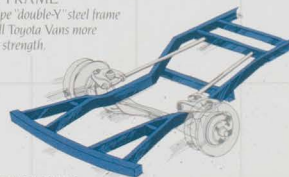

STRONG FRAME

DOUBLE-Y FRAME