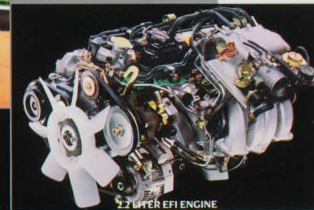

CONVENIENCE

PERFORMANCE

FULL INSTRUMENTATION

CARGO WAGON

STRONG FRAME

COMFORT CRUISER

MILEAGE*	
22	CITY MPG
24	HWY MPG

COMPACT TURNING

The Toyota Van can turn in a tight circle.

DELUXE COMFORT