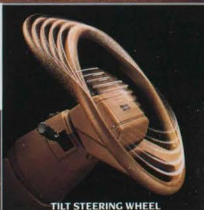

CARGO AREA, BOTH REAR SEATS OUT