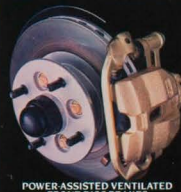

POWER ASSISTED VENTILATED FRONT DISC BRAKES