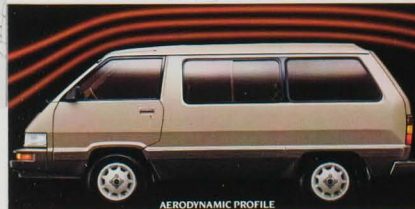

DUAL AIR FLOW

5-SPEED AUTOMATIC OVERDRIVE TRANSMISSION

AERODYNAMIC PROFILE