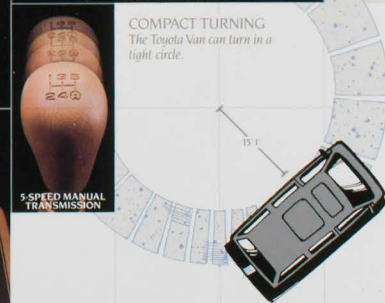

5-SPEED AUTOMATIC OVERDRIVE TRANSMISSION

2.2 LITER EFI ENGINE

COMPACT TURNING

The Toyota Van can turn in a tight circle.

5-SPEED MANUAL TRANSMISSION