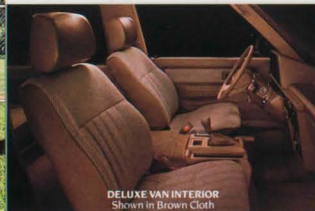

CONVENIENCE

PERFORMANCE

FULL INSTRUMENTATION

CARGO WAGON

STRONG FRAME

COMFORT CRUISER

MILEAGE*	
22	CITY MPG
24	HWY MPG

COMPACT TURNING

The Toyota Van can turn in a tight circle.

DELUXE COMFORT