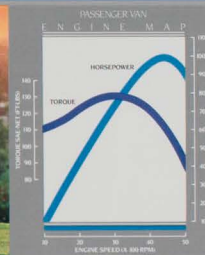

COMFORT CRUISER