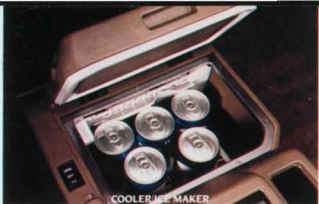

WONDERWAGON!

FAMILY ROOM

It's a Wonder Wagon! It's Toyota's spacious Passenger Van. Whether you choose the LE or Deluxe Van, there's a Wonderwagon to match your on-the-go lifestyle. With traditional Toyota quality and performance, a Toyota Passenger Van is a wonderful solution for busy families who need the versatility of a van. And for 1987, there's still another reason to choose a Toyota Van—the new all-weather 4-wheel drive LE model.

Toyota's Van gives you seating for seven, spacious storage for luggage and gear, and more. From the word "go," Toyota Van LE is a comfort wonder. Optional dual air conditioning—with its available cooler/ice maker*—and optional dual sunroofs help make trips fun. And there are Quick Release middle and rear seats.

Powered by a husky 2.2 liter 4-cylinder overhead-valve EFI engine that develops 101 hp, the Van is a nimble mover with a tight turning radius and parks neatly in a standard garage.

LUXURY WAGON

The Toyota Van LE has many luxury features as standard equipment. You get variable assist power rack-and-pinion steering with tilt steering wheel, electronic AM stereo/FM/MPX tuner, cut-pile carpeting and power door locks. Choose the optional Captains Chair Package with swivel seats for extra comfort.

Toyota's Deluxe Van is a more affordable Wonderwagon with plenty of comfort features and traditional Toyota quality. Or choose the 4WD Van LE for luxury travel. Whichever your choice, you'll find a Toyota Passenger Van that's perfect for you.

WHO COULD ASK FOR ANYTHING MORE!