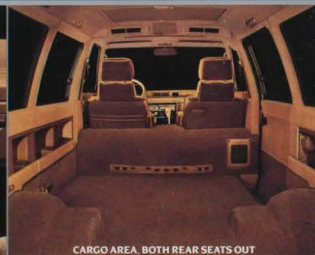

CONVENIENCE

PERFORMANCE

FULL INSTRUMENTATION

CARGO WAGON

STRONG FRAME

COMFORT CRUISER

MILEAGE*	
22	CITY MPG
24	HWY MPG

COMPACT TURNING

The Toyota Van can turn in a tight circle.

DELUXE COMFORT