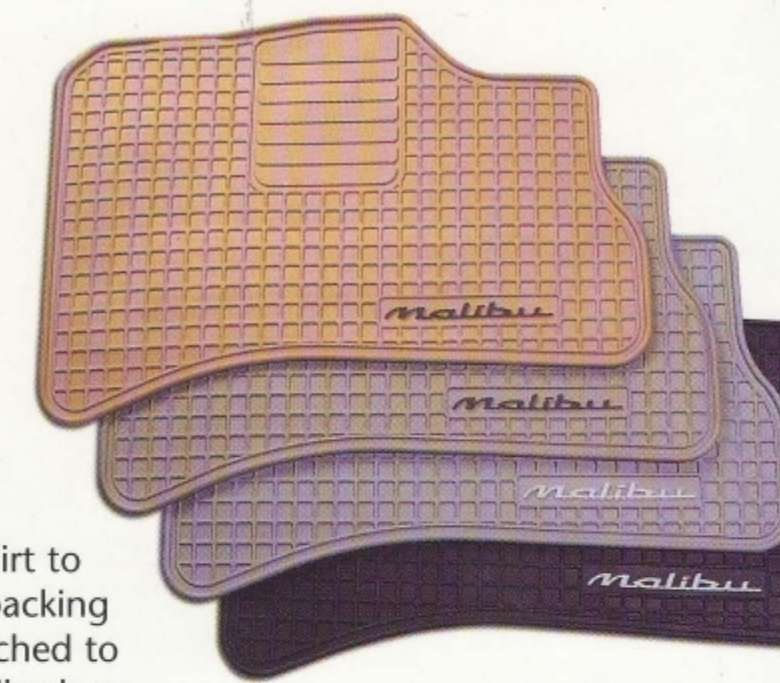

Carpet Floor Mats

Constructed for long-lasting use and treated to repel water. GM Accessories carpet mats protect the floor of your vehicle while adding an extra flair to your interior. A lined, molded, non-slip, rubber backing holds the mats in place.

Carpet Floor Mats:

	Front	Rear
Neutral	12370885	12370887
Pewter	12370886	12370888
Oak	12371405	12371406
Dark Pewter	12496161	12496162
Ebony	12496552	12496553