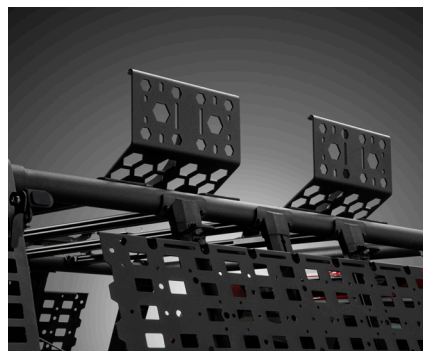

**Go Rhino<sup>®</sup> Grab Handles** that double as a rope or a strap reel and bolts to the front or rear of the XRS rack.

**PTN93-35228 MSRP: \$185.49**  
Tacoma, Tundra

**Go Rhino<sup>®</sup> XRS Awning Bracket Kit** is an offset awning mount that allows use of oversize tents without interference.