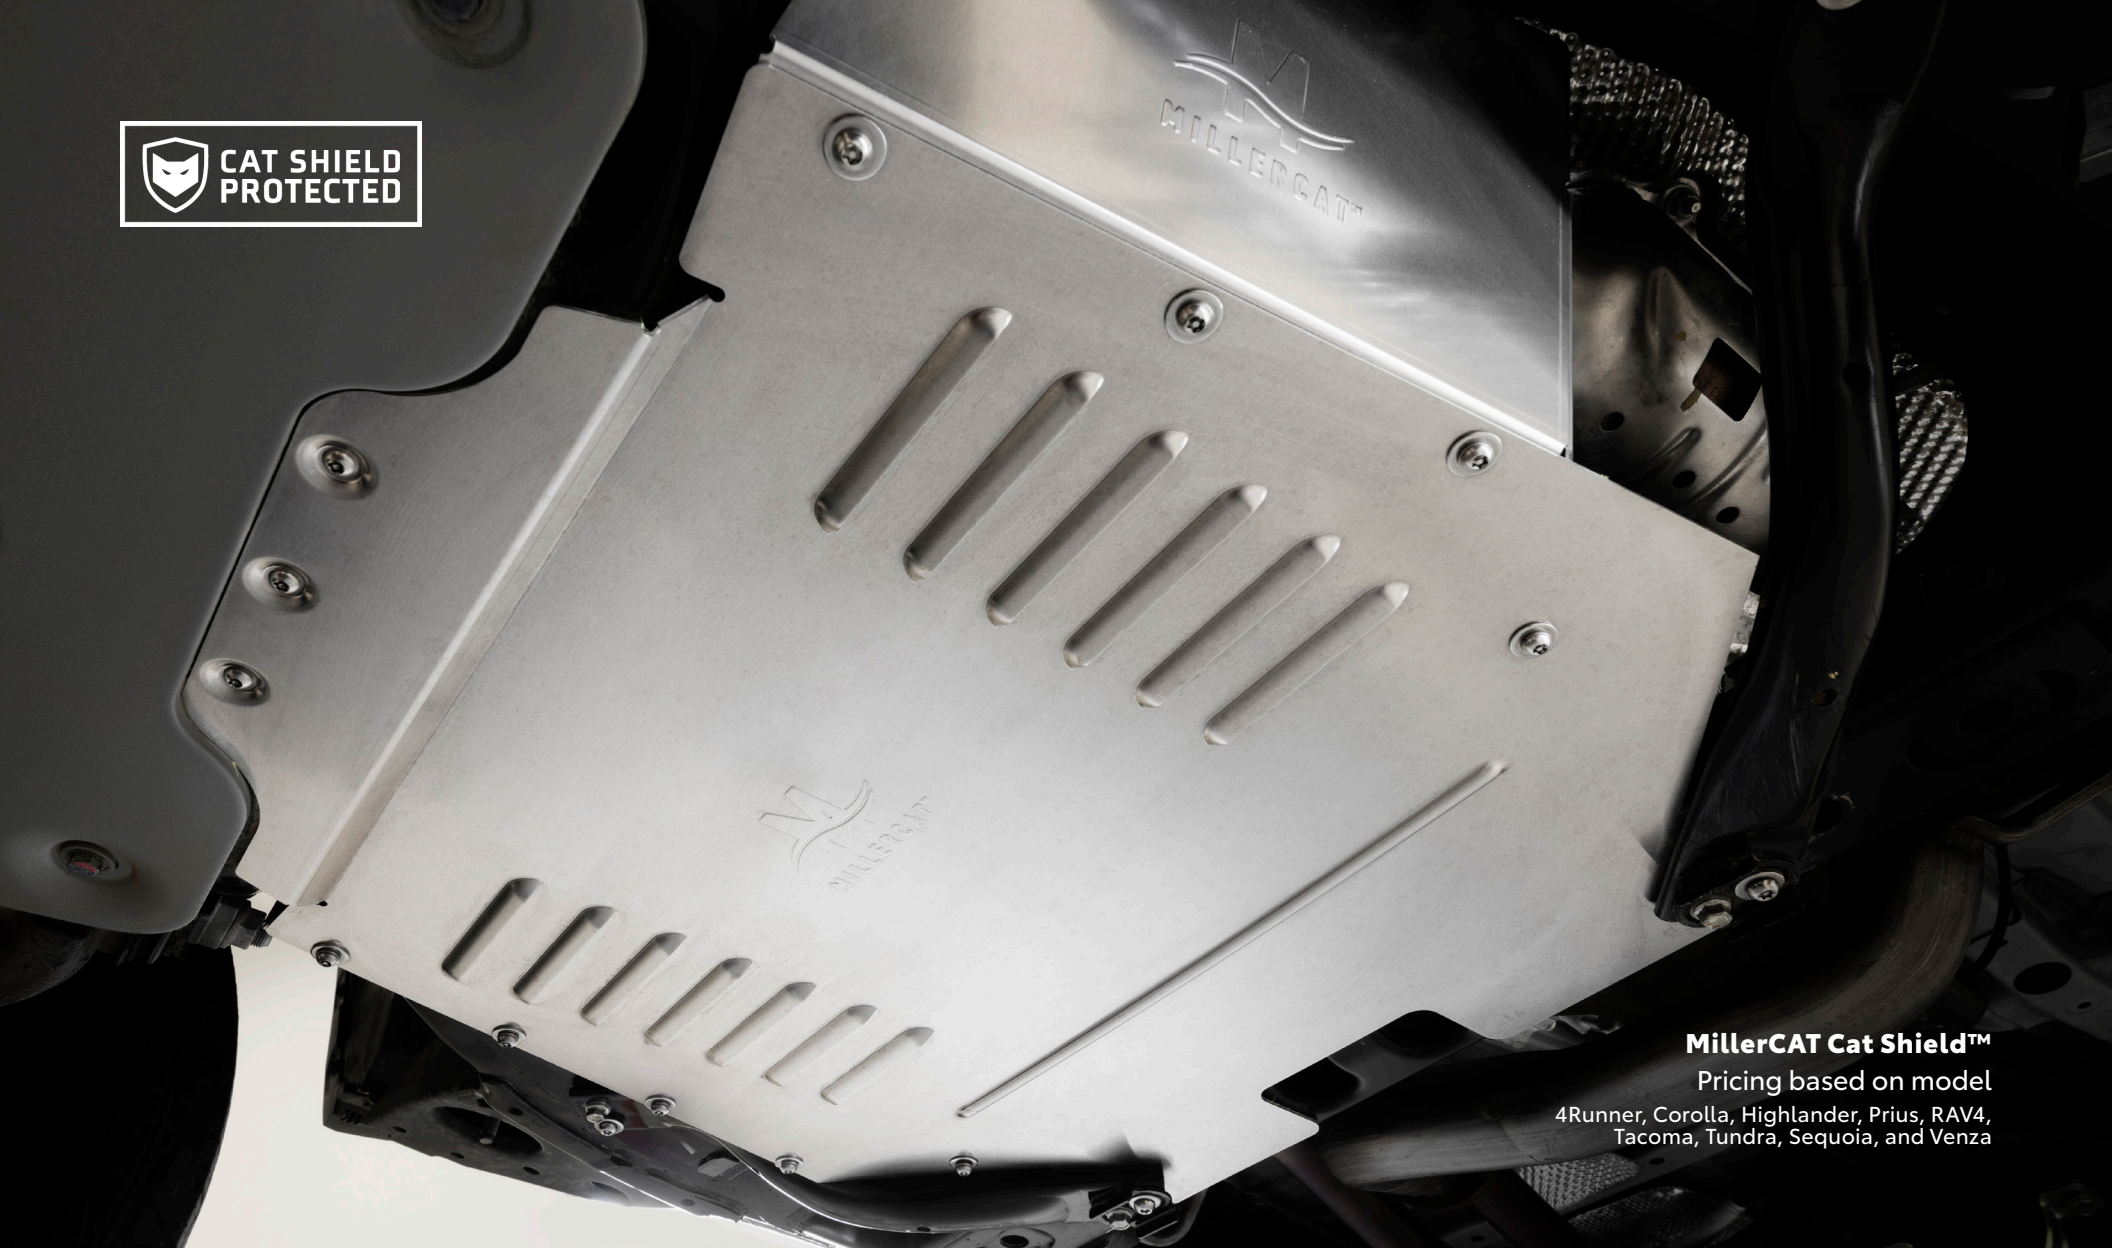

**Car Mate DC4000RA Dash Cam 360 Parking Assist** can protect your vehicle while you are away. It is designed to automatically turn on after you have powered off your vehicle.  
**PTN57-00231 MSRP: \$79.99**  
 Universal