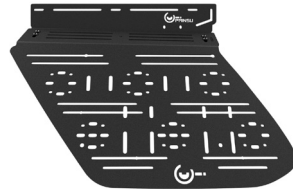

Pro Rack Window Accessory Panel (Driver Side) has you covered with the additional rack space you need.

PTN59-89151
MSRP: **$350.00**
4Runner