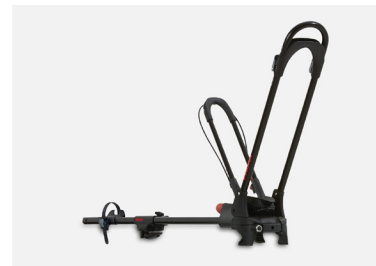

Yakima FrontLoader Rooftop Upright Bike Mount is a versatile, aerodynamic bike mount for your Toyota.

PTN97-89220 MSRP: $249
4Runner TRD Pro Only, Corolla Hatchback, Highlander, Highlander HV, Prius, Prius Prime, RAV4, RAV4 HV, RAV4 Prime, Sequoia, Sienna, Venza

Do not attach a combination of accessories and cargo that exceeds roof loading capacity of your vehicle. See the Owner's Manual for roof loading capacities and limitations.

Accessories shown are not designed, manufactured, evaluated or warranted by Toyota. See brand accessory website for each accessory's warranty. Pricing shown is based on suggested retail pricing. See your local Toyota dealer for actual installed pricing and availability.