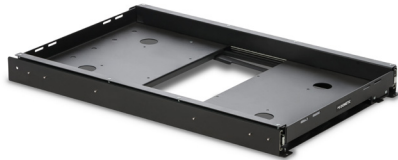

The **Dometic CFX3 SLD75 Fridge Slide** is designed to allow easy access to your CFX3 75 powered cooler from the back of your truck, SUV, trailer, or RV.

PTN97-00238 MSRP: $399.99
4Runner, Highlander, Highlander HV, Sequoia HV, Tacoma, Tundra, Tundra HV