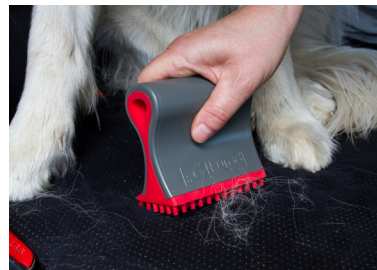

Kurgo Shed Sweeper is a must-have that controls your dog's fur wherever you find it. Use it with a rotating motion to loosen it from upholstery/clothing, a sweeping motion on carpeting or car seats, and for hard surfaces, simply use it like a whisk broom.

PTN59-8923S MSRP: **$19.00**
4Runner, bZ4X, Camry, Corolla, Corolla Cross, Corolla Hatchback, Toyota Crown, GR Corolla, Grand Highlander, Highlander, Mirai, Prius, RAV4, Venza