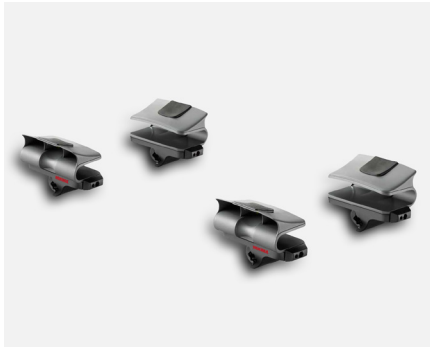

Yakima KeelOver Canoe Carrier attaches directly to the roof rack for a quick, tool-free assembly right out of the box.

PTN97-00223 MSRP: $159
4Runner TRD Pro Only, Corolla Hatchback, Highlander, Highlander HV, Prius, RAV4, RAV4 HV, RAV4 Prime, Sequoia, Sienna, Tacoma Double Cab, Venza