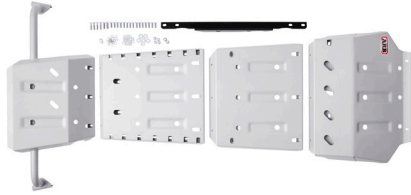

4X4 ACCESSORIES

ARB Under Vehicle Protection (UVP) panels are designed to give protection to vital underbody components including steering, engine oil pan, transmission and transfer case.

PTN89-35120
MSRP: **$1,166.00**
Tacoma