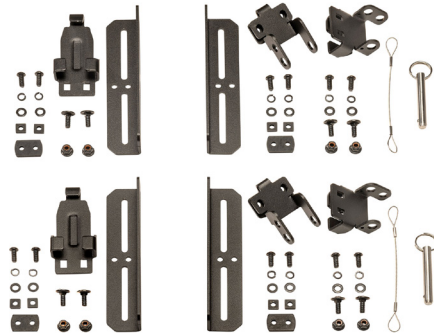

RFMT2 Cargo Case Roof Mount Kit. No drilling required and locks to vehicle securely. Allows case to be removed or mounted in seconds. Requires BX90R or BX140R cargo case and roof rack.

PTN98-00020 MSRP: **$239.95**
4Runner, Sequoia, Tacoma, Tundra