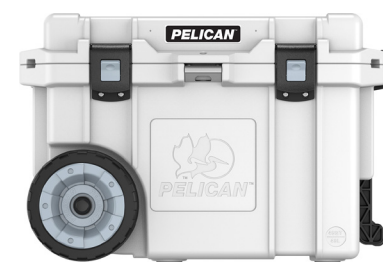

Pelican 45QT Elite Wheeled Cooler is designed for you, for whatever the adventure.
Exterior Dimensions: 29.66 x 20.00 x 19.25 in
PTN98-00150 (Tan), **PTN98-00155** (White),
PTN98-00153 (Graphite) **MSRP: $449.95**
All Trucks & SUVs