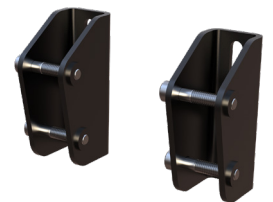

The **Kammok Crosswing Vertical Bracket Kit** mounts the Crosswing to any vertical surface. Ideal for overland bed bars, platform racks, roof top tents, and more.

PTN0B-00163 MSRP: **$39.95**
Sienna, Tundra, Tacoma, Highlander, Grand Highlander, Sequoia, RAV4, RAV4 Prime, Corolla Cross, 4Runner, Venza