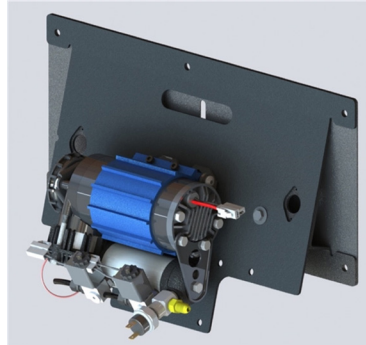

## 4X4 ACCESSORIES

**ARB On-Board Air Compressor** is made of high-grade, light-weight material, with impressive flow rate.

**PTN89-35220**  
MSRP: **\$358.00**

Tacoma

**ARB On-Board Air Compressor Mounting Bracket** offers a reliable bracket system to integrate the ARB Compressor.