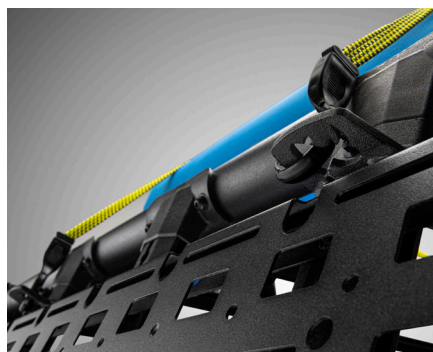

Go Rhino® 4-CORE Rhino Tie-Downs are handy for ropes or bungee cords and fit on any 4-CORE slotted rail for maximum adjustment and use.

PTN93-3522D MSRP: $60.69
Tacoma, Tundra