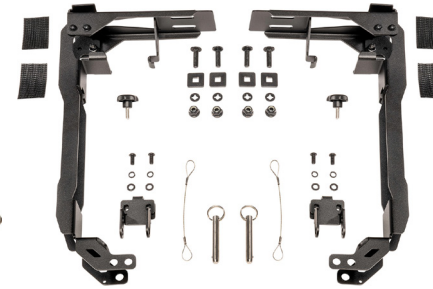

SDDLMT2B Saddle Case Bed Mount Kit for Toyota trucks. No drilling required. Locks to vehicle securely. Allows case to be removed or mounted quickly. Requires BX55S or BX85S cargo case.

PTN98-00030 MSRP: **$299.95**
Tacoma, Tundra