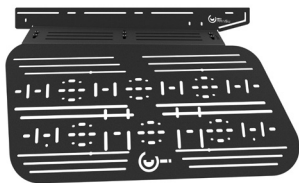

**PTN59-89152**  
MSRP: **\$350.00**  
4Runner

**Pro Roof Rack with Standard Wind Deflector** is an all-new rack designed to push the boundaries of adventure.

**PTN59-60241**  
MSRP: **\$1355.00**  
Land Cruiser