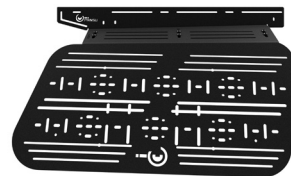

Pro Rack Window Accessory Panel (Passenger Side) has you covered with the additional rack space you need.

PTN59-60243
MSRP: **$475.00**
Land Cruiser