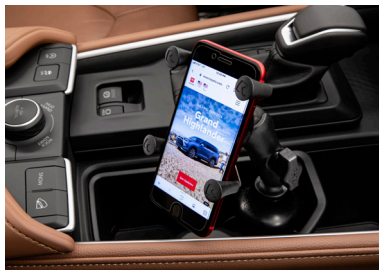

RAM® X-Grip Cup Holder Mount for Phones features spring-loaded holder with 4 rubber caps for extra holding power and vibration damping. Includes RAM® Stubby weighted cup holder base with rubber fins for stability; fits cup holders 2.6" to 3.5" in diameter.

PTN59-0223W (Standard) MSRP: **$78.99**
PTN59-0023Y (Large) MSRP: **$78.89**
Universal