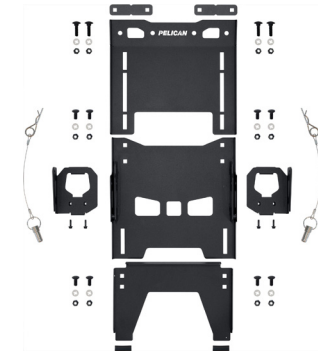

SIDEMT001B Truck Bed Side Mount Kit for Toyota trucks. No drilling required. Locks to vehicle securely. Allows case to be removed or mounted quickly. Requires BX50 or BX80 cargo case.

PTN98-00040 MSRP: **$209.95**
Tacoma, Tundra