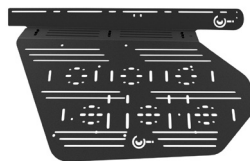

**PTN98-00050** MSRP: **\$259.95**  
Tacoma, Tundra

Carry more and explore more with a wide range of roof rack accessories.

**OG Roof Rack with Stand Wind Deflector** will take your Sequoia to the next level with a fully modular design that allows you to carry your adventure wherever you go.  
**PTN59-0C230 MSRP: \$1,330.00**  
Sequoia