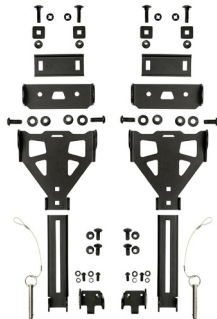

XBEDMT-002BLK Cross Bed Mount Kit for Toyota trucks. No drilling required. Locks to vehicle securely. Allows case to be removed or mounted quickly. Requires BX135 or BX225 cargo case.

PTN98-00050 MSRP: **$259.95**
Tacoma, Tundra