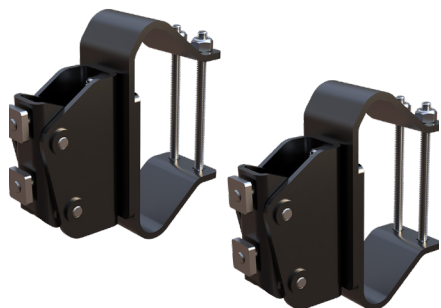

KAMMOK

The **Kammok Crosswing Basket Mount Kit** is the mounting solution for basket-style racks and utility truck racks, with adjustable j-brackets that allow for a custom fit.

PTN0B-00165 MSRP: $89.95
Sienna, Tundra, Tacoma, Highlander, Grand Highlander, Sequoia, RAV4, RAV4 Prime, Corolla Cross, 4Runner, Venza