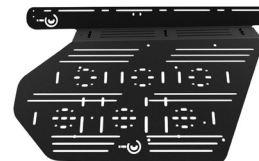

OG Rack Window Accessory Panel (Passenger Side) has you covered with the additional rack space you need.
PTN59-0C232 MSRP: $475.00
Sequoia