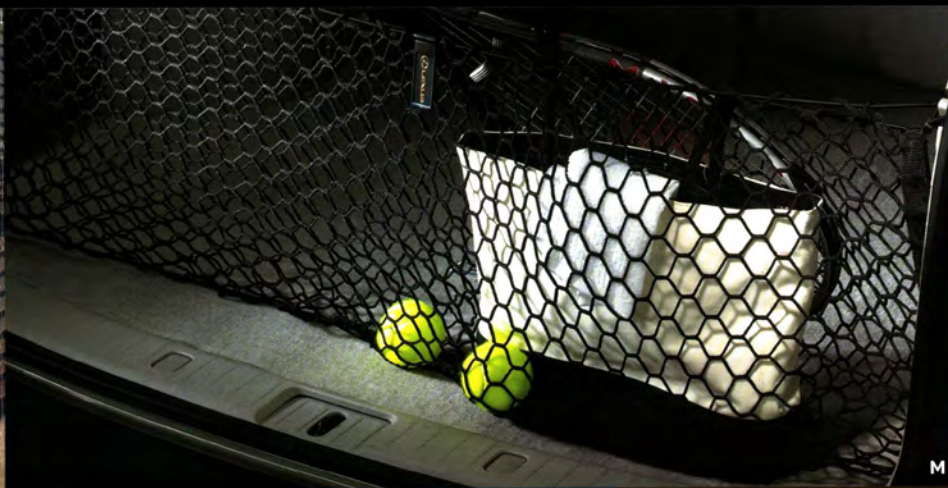

Paint protection film as shown on LS.

RX

ACCESSORIES FOR YOUR RX

20
05

FEW THINGS IN LIFE MAKE OWNING A LEXUS BETTER.

But Here are 18 Possibilities.

Let's say it here first. The best way to enhance the experience of owning a Lexus RX is with Genuine Lexus Accessories. Nothing else matches them for style, quality and endurance. Designed to mesh perfectly with your RX, they bring out the best in your vehicle much like playing with the perfect tennis partner.