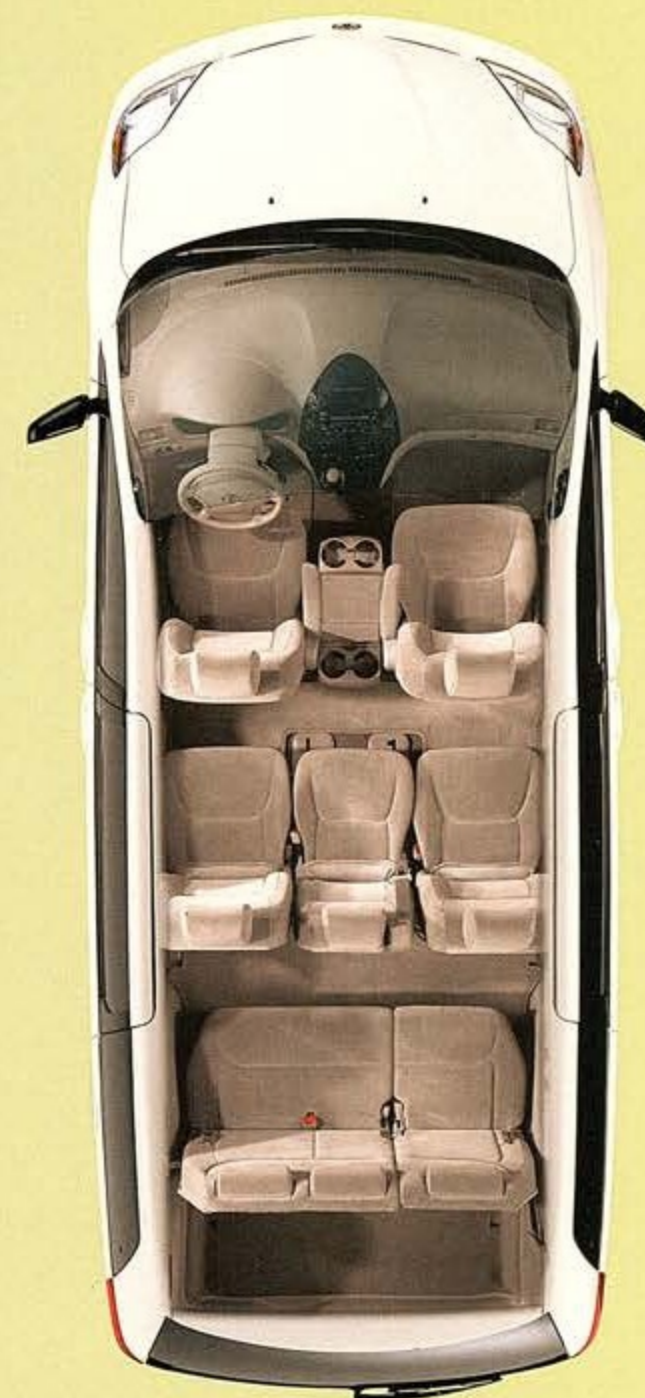

↑ **XLE** interior shown in Stone with available XLE Package #8

**ROOM FOR THE KIDS AND
ALL THEIR IMAGINARY FRIENDS.**

Sienna's second-row captain's chairs provide remarkably spacious seating.

Move the captain's chairs laterally and create cargo room down the side.

The 8-passenger Sienna is a model of comfort with 14 cup/bottle holders, spacious seating for eight and ample cargo room behind the third row.

You'll appreciate the many options for carrying passengers and cargo in the 8-passenger Sienna, not to mention the convenience of the Front and Center™ second-row seat.