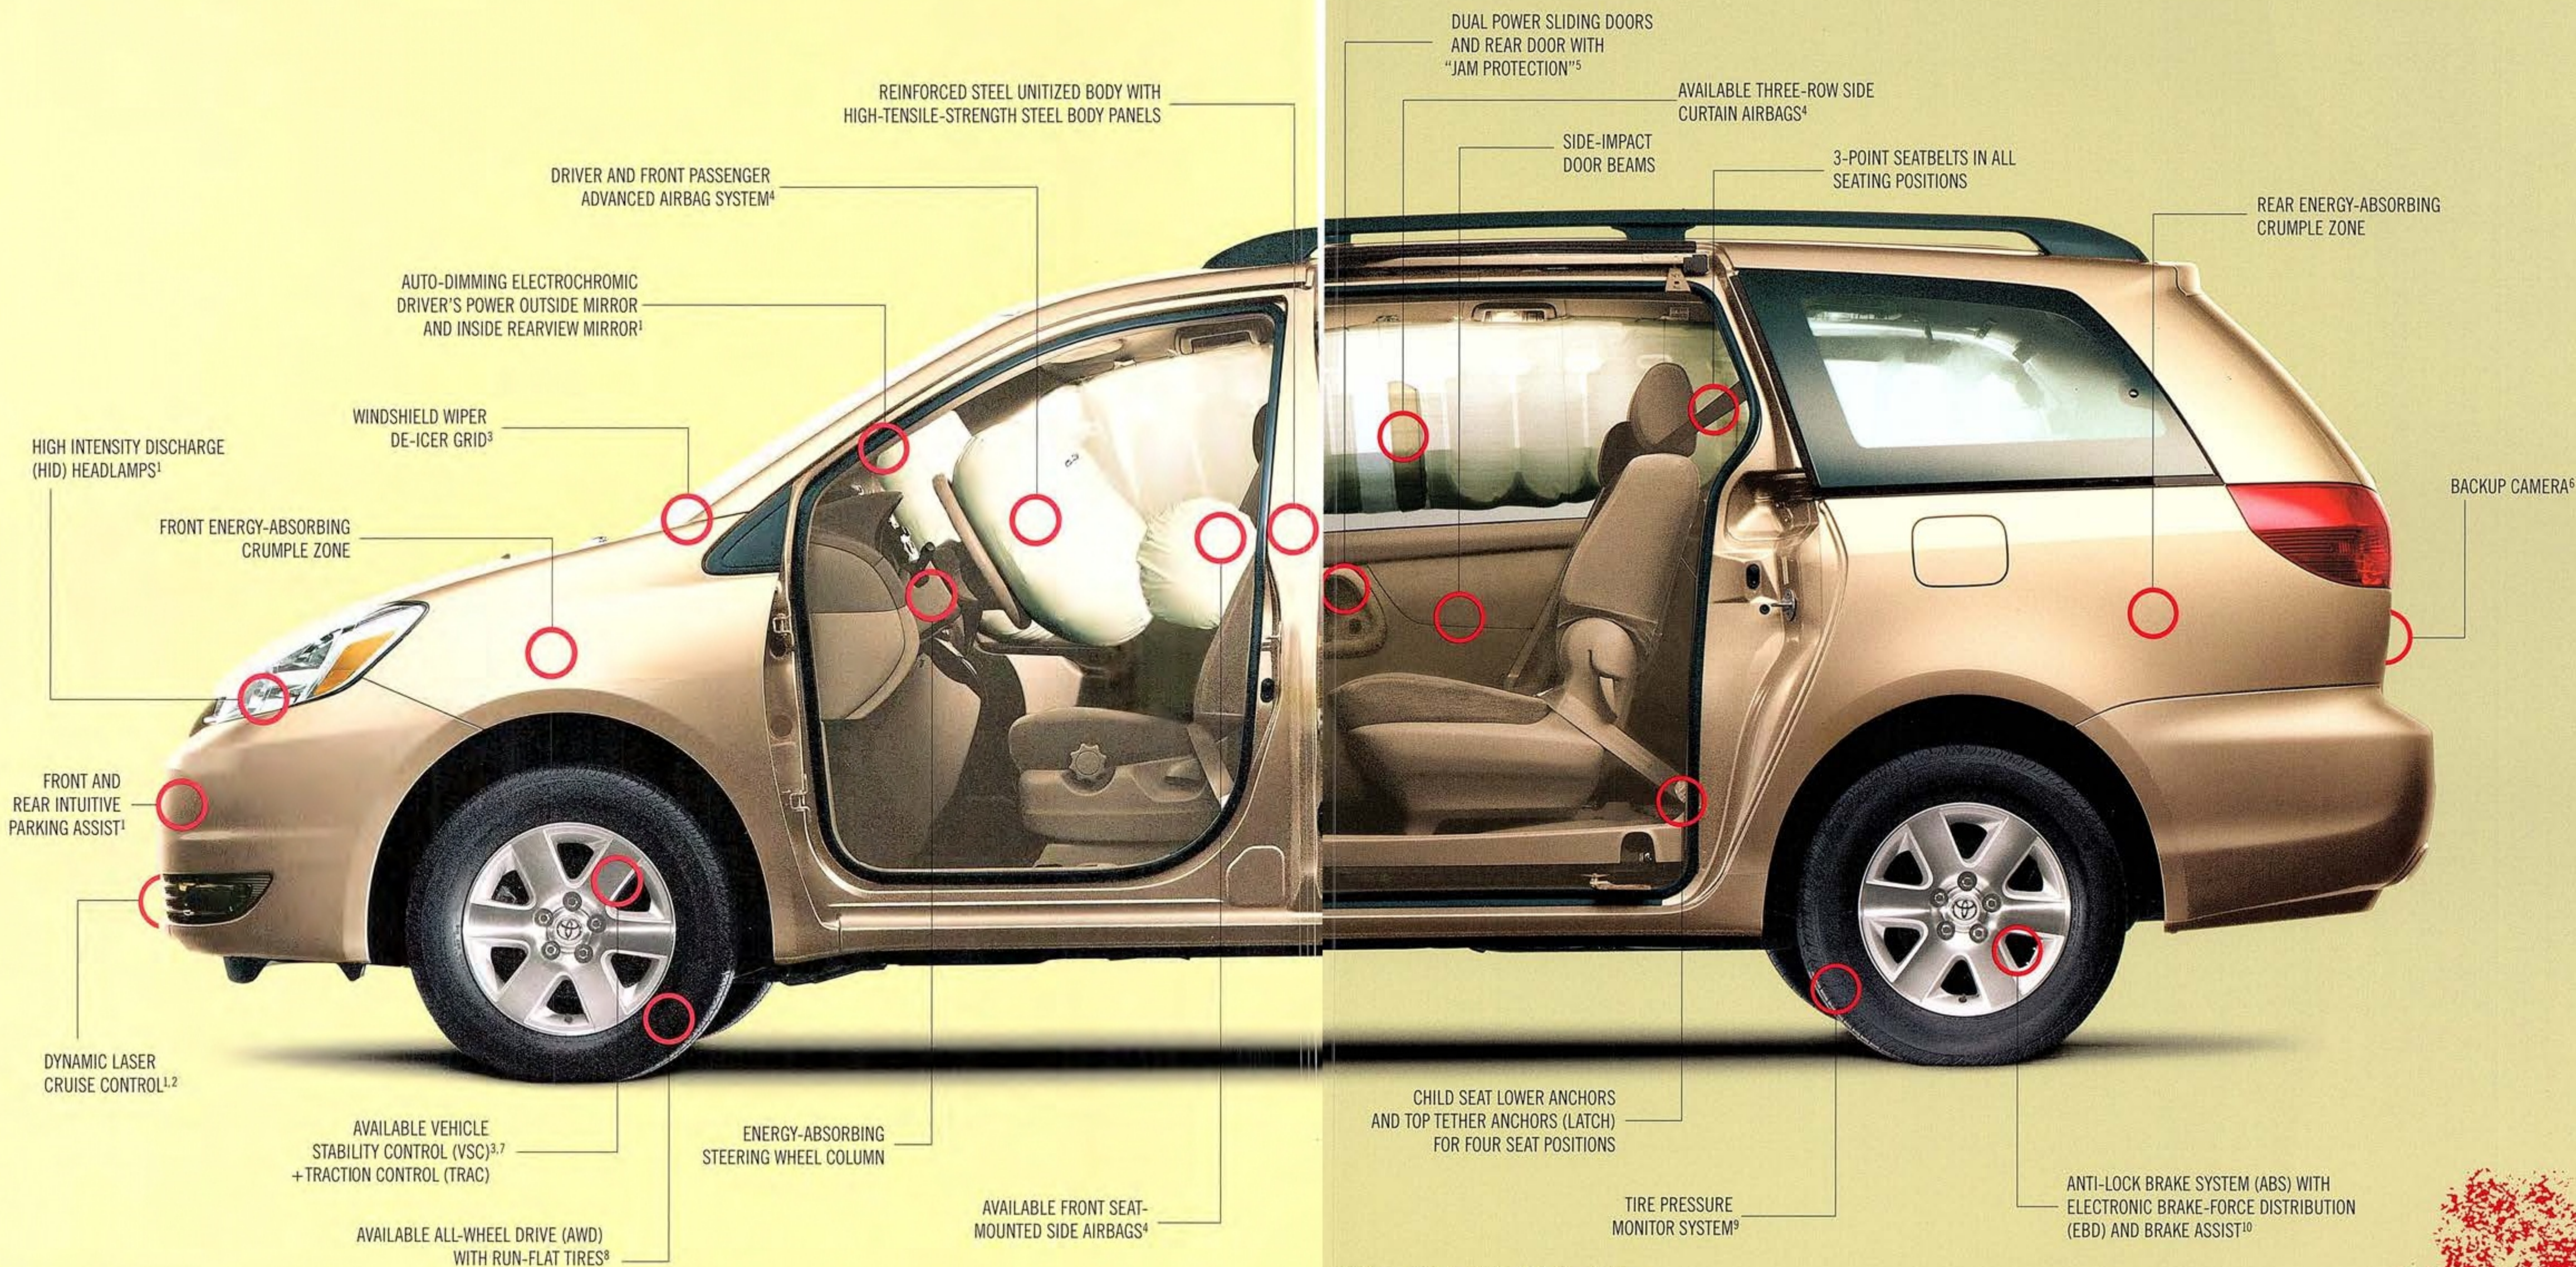

The 8-passenger Sienna is a model of comfort with 14 cup/bottle holders, spacious seating for eight and ample cargo room behind the third row.

You'll appreciate the many options for carrying passengers and cargo in the 8-passenger Sienna, not to mention the convenience of the Front and Center™ second-row seat.

PLAY MUSICAL CHAIRS WITH THE KIDS.

THE VERSATILITY OF THE 7-PASSENGER AND 8-PASSENGER SIENNA HELPS YOU KEEP UP WITH THE NEEDS OF A CHANGING FAMILY.

The Front and Center™ second-row seat, available in 8-passenger Siennas, brings your little one within easy reach.

Available Front and Center™ second-row seat

Position 1: Flush

Position 2: Forward

This is a static depiction of deployed airbags.

**YOUR NIGHTLY FOUR HOURS OF SLEEP
JUST GOT A LOT MORE RESTFUL.**

The Sienna Rampvan¹¹ conversion by IMS allows people with a physical disability to drive or ride from a wheelchair. There's also an available Bruno Lift-Up™ Power Mobility Seat built specifically for Sienna. To learn more about Toyota's Mobility Assistance Program, visit toyota.com/siennamobility.