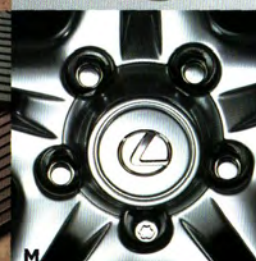

ACCESSORIES FOR YOUR GX

THE ULTIMATE ENHANCEMENTS FOR THE ULTIMATE TRAVEL VEHICLE.

Think of them as two peas in a pod – your GX and Genuine Lexus Accessories. From rooftop to wheel cover, bumper to bumper, they're the perfect combination of flawless fit and fabulous function. It's engineering of the highest order.

EXTERIOR

- A Car Cover
- B Paint Protection Film
- C Towing Equipment
- D Towing Hitch
- E 7 Pin to 4 Pin Adapter
- F Exhaust Tip
- G Alloy Wheels
- H Front End Mask
- I Sport Bumper Trim
- J Roof Rack –Ski/Snowboard
- K Roof Rack –Bike
- L Rear Spoiler
- M Wheel Locks

INTERIOR

- N Cargo Mat
- O Cargo Tray
- P Cargo Net
- Q Leather Care
- R Wireless Headphones
- S Floor Mats, All Weather

R