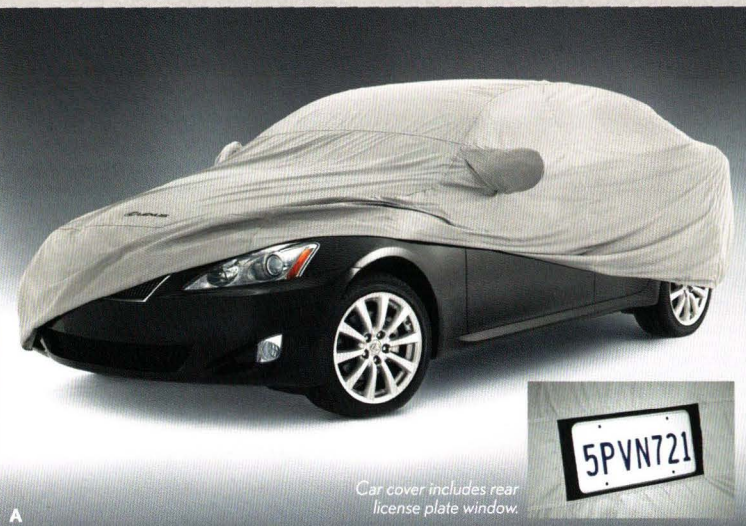

LEXUS
ACCESSORIES

GLAMORIZE - HARMONIZE - ACCESSORIZE

A Car cover includes rear license plate window.

I Cargo net as shown on GS.

J Trunk mat as shown on GS.

C

06

ACCESSORIES FOR YOUR IS