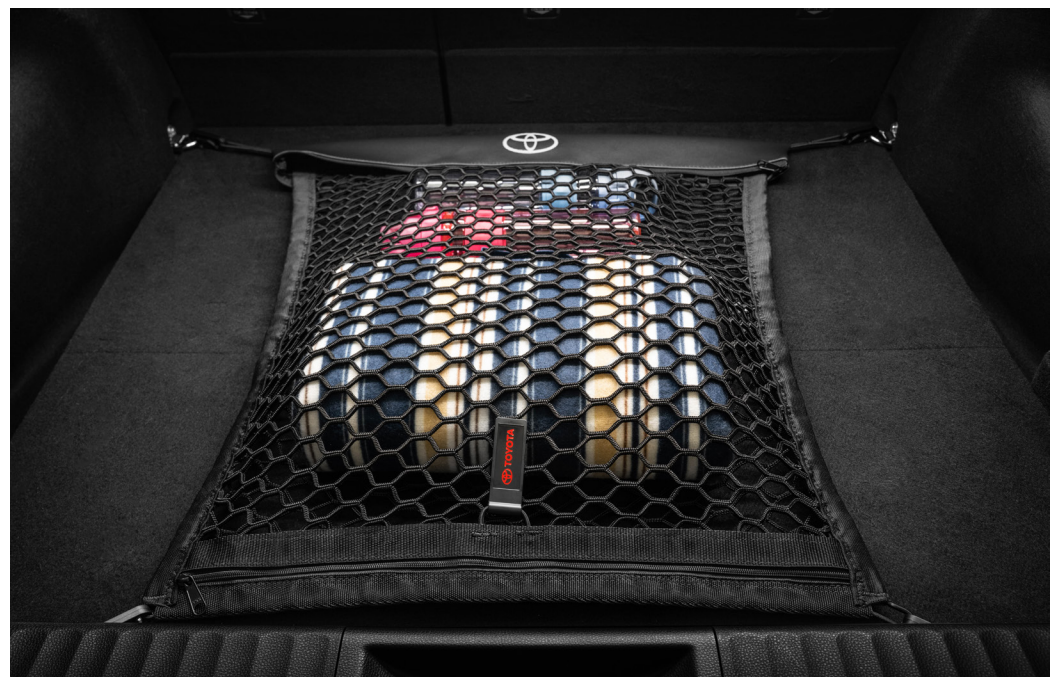

Engineered to precisely fit your vehicle, all-weather cargo mats are made from durable, flexible, weather-resistant material.

- Precise injection molding uses Toyota's original vehicle design data for a true fit
- Liners feature ribbed channels to better hold moisture
- Skid-resistant backing helps keep the mat in place

All-Weather Floor Liners³

All-weather floor liners are made from durable, flexible, weather-resistant material.

- Precise injection molding uses Toyota's original vehicle design data for a true fit
- Includes two piece 2nd row liner for more complete coverage
- Liners feature ribbed channels to better hold moisture and a stylish vehicle logo on the front liners
- Skid-resistant backing and quarter-turn fasteners help keep the liners in place

Cargo Tote²

Versatile cargo tote secures a variety of items and helps keep them in place.

- Removable divider panels help hold items upright
- Two carrying handles for easy loading and unloading
- Collapsible tote for easy storing when not in use