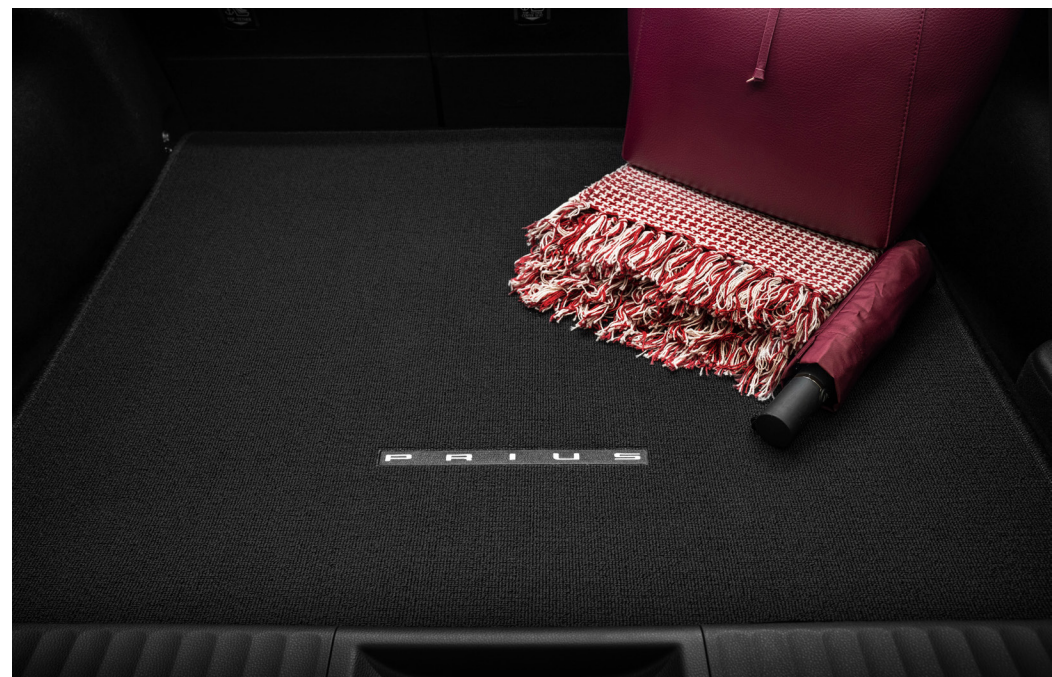

- Precisely engineered to fit your vehicle's floor
- Skid-resistant backing and driver-side quarter-turn fasteners help secure mat in position
- Includes two front and two rear mats
- Prius logo adds a customized touch