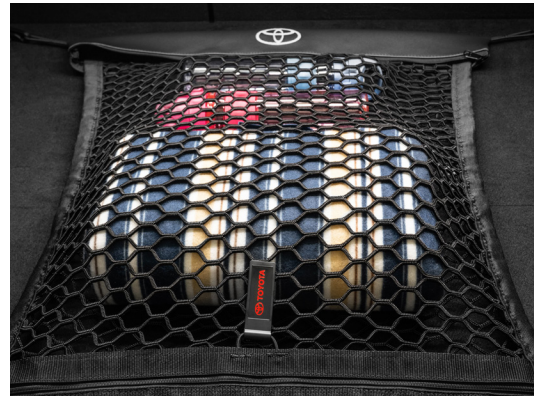

2025 Prius

Accessories

Make your ride, you.

Customize your Prius with Toyota accessories that enhance, improve and protect it for years to come. Learn more at toyota.com/accessories.

EXTERIOR

Toyota accessories are designed to optimize the already superior style of the Prius while helping to make sure minor annoyances don't have the opportunity to do harm to your vehicle.

INTERIOR

Genuine Toyota Accessories help keep everything organized and protected, all while adding to Prius' overall great style.

TRUSTED BRANDS

Equip your ride with more accessories than ever. For the first time, Toyota is offering accessories from trusted industry brands like ARB, Carmate, Cat Shield, Dometic, Kurgo, Pelican, Ram, Yakima.

Make your Prius look good. And stay looking good longer.

Paint Protection Film¹

Genuine Toyota paint protection film helps protect the paint finish from chips and scratches.

- Multiple film layers of durable, nearly invisible urethane help provide protection and resist discoloration
- Designed for specific sections of the vehicle that are most prone to chipping
- Kit includes paint protection film for hood, fenders, mirror backs and door cups
- Paint protection film for the front bumper sold separately