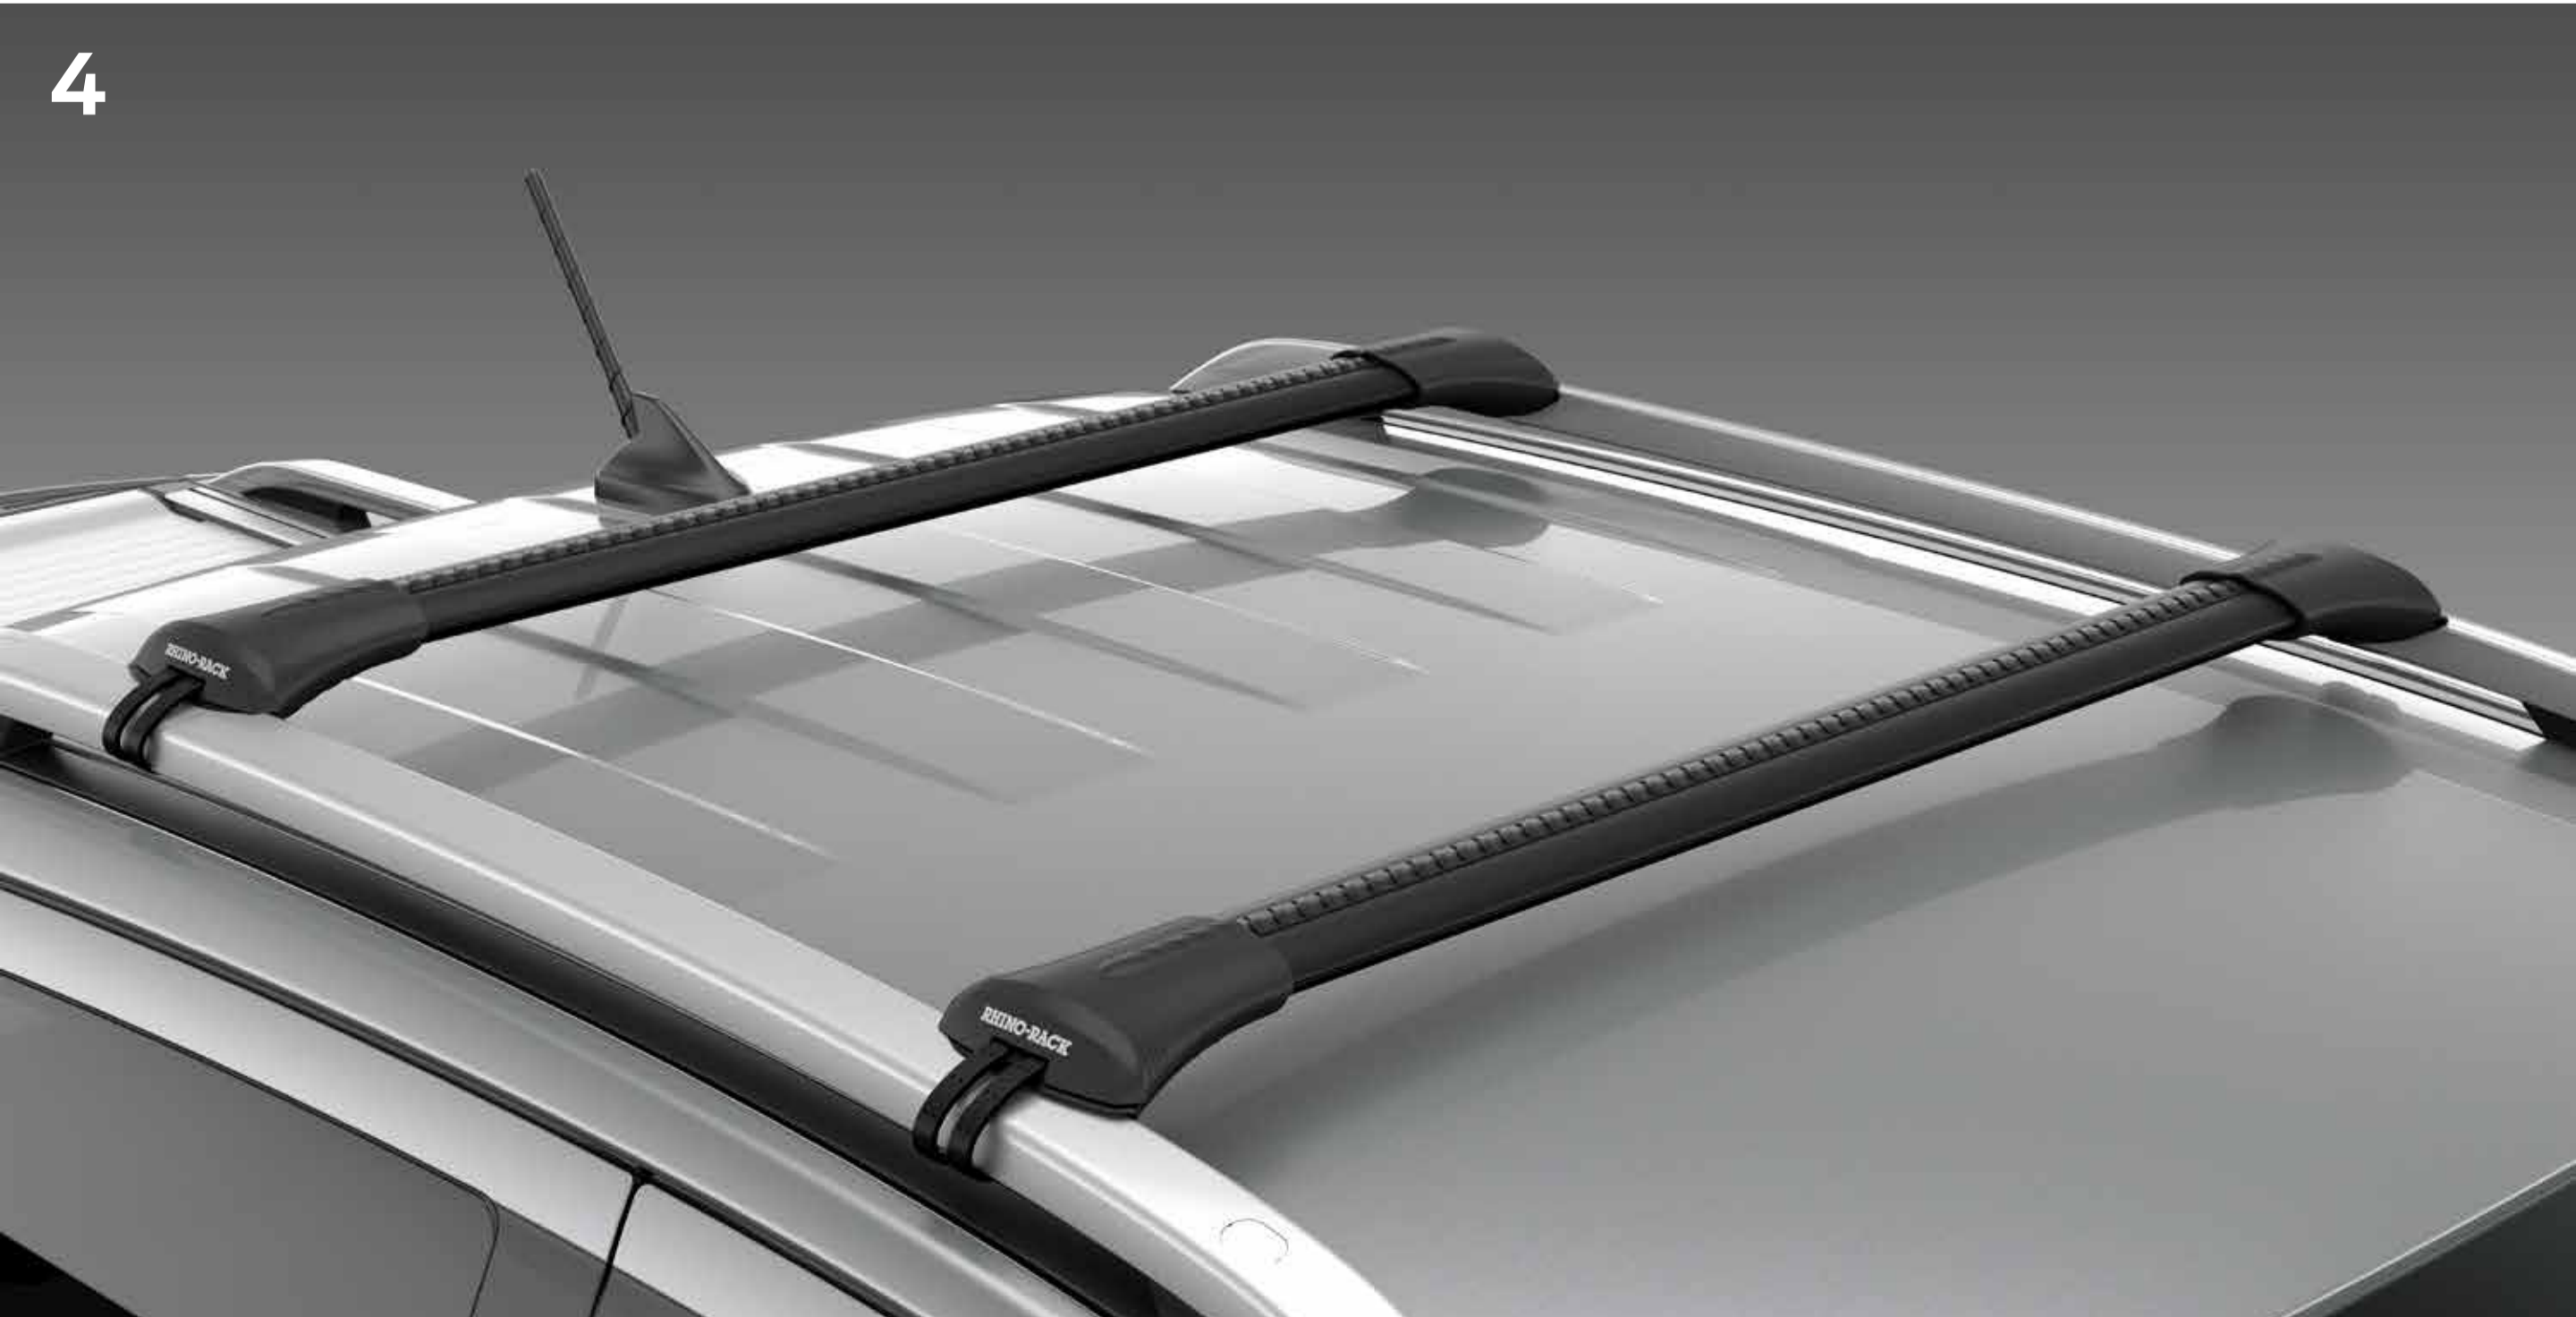

4 Carry Bars - for Cabin Roof Rails - Stealth Style