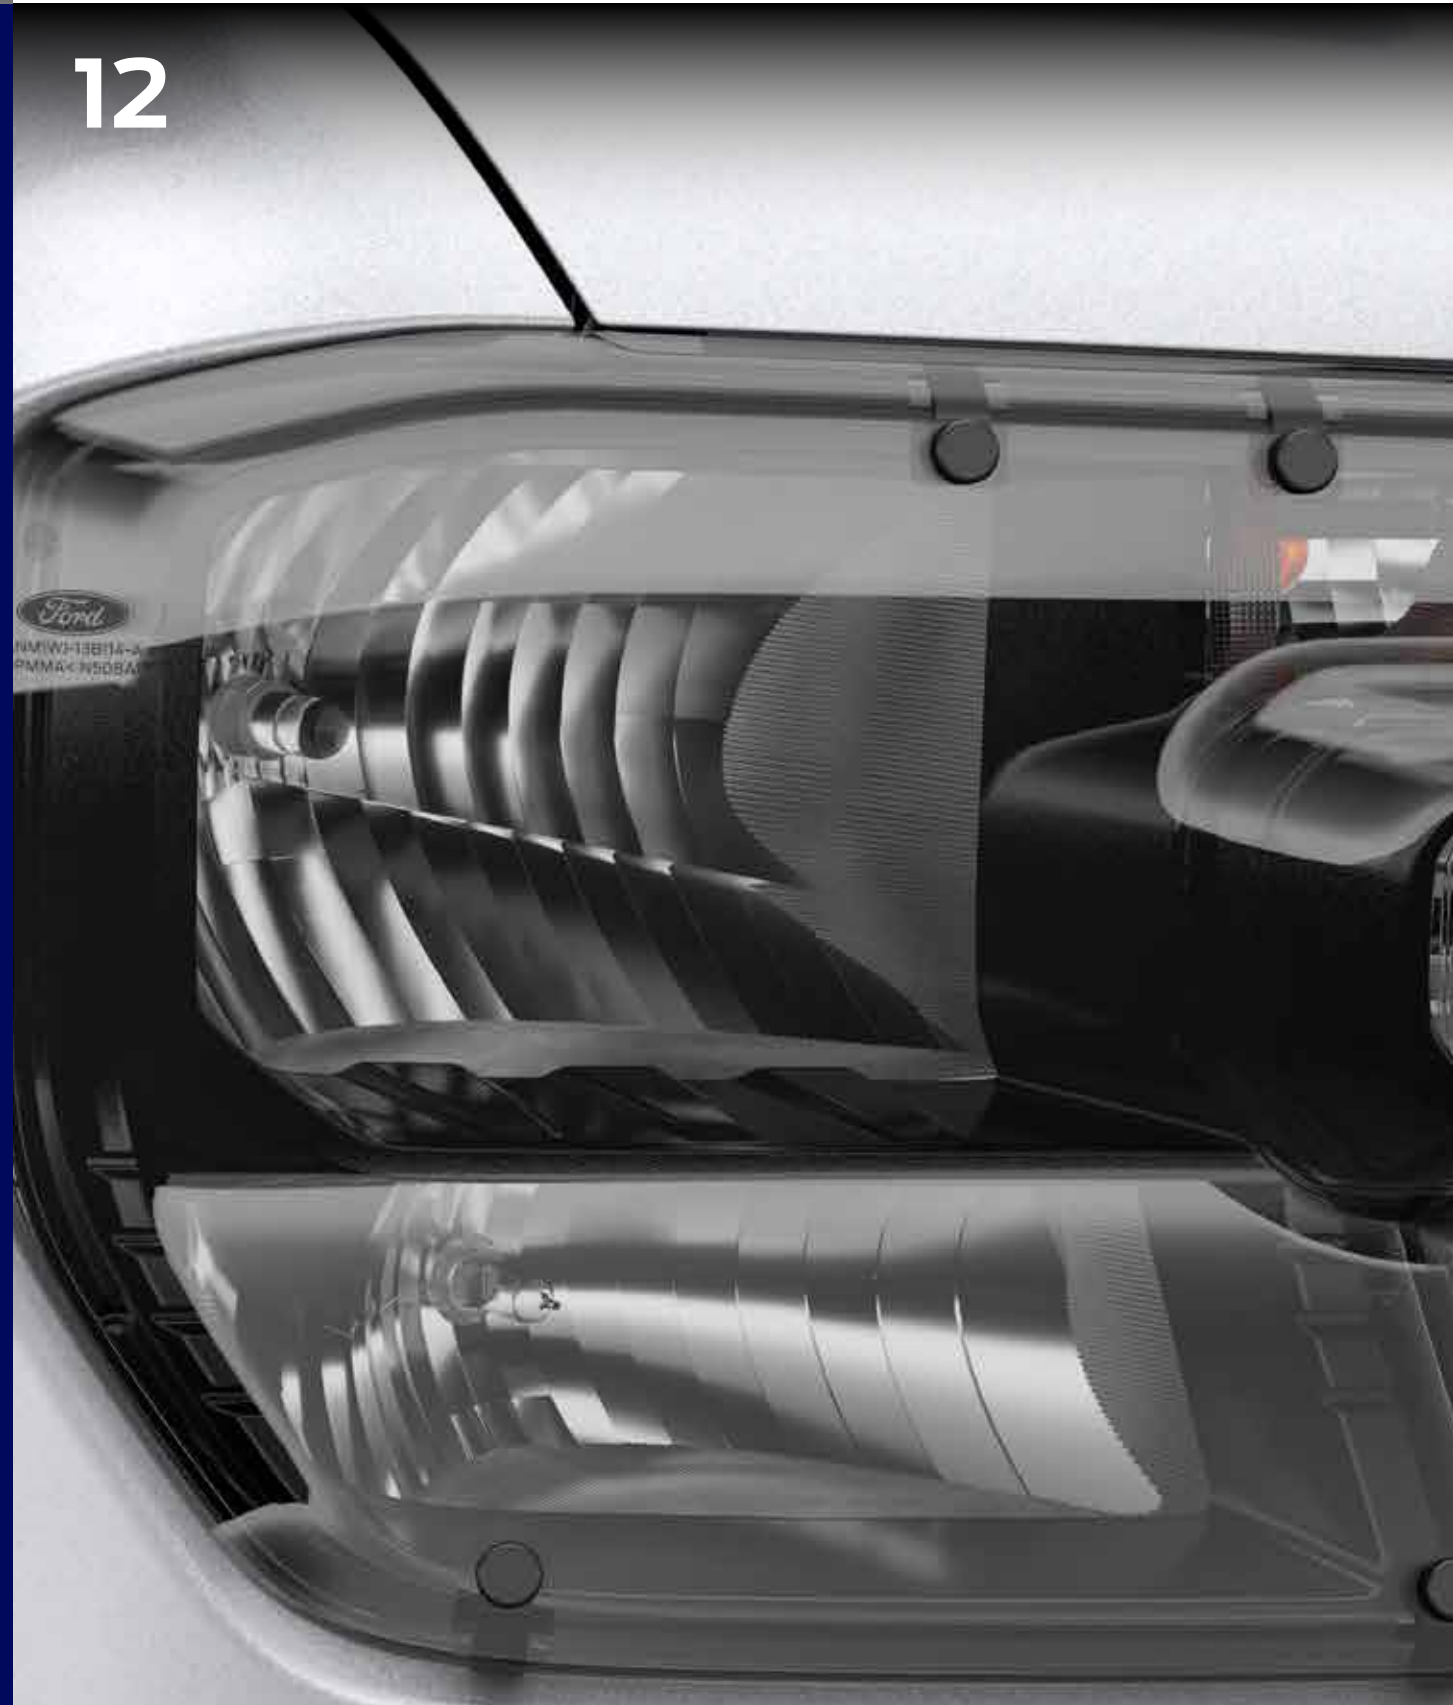

12 Headlamp Protectors - for Halogen Headlamps