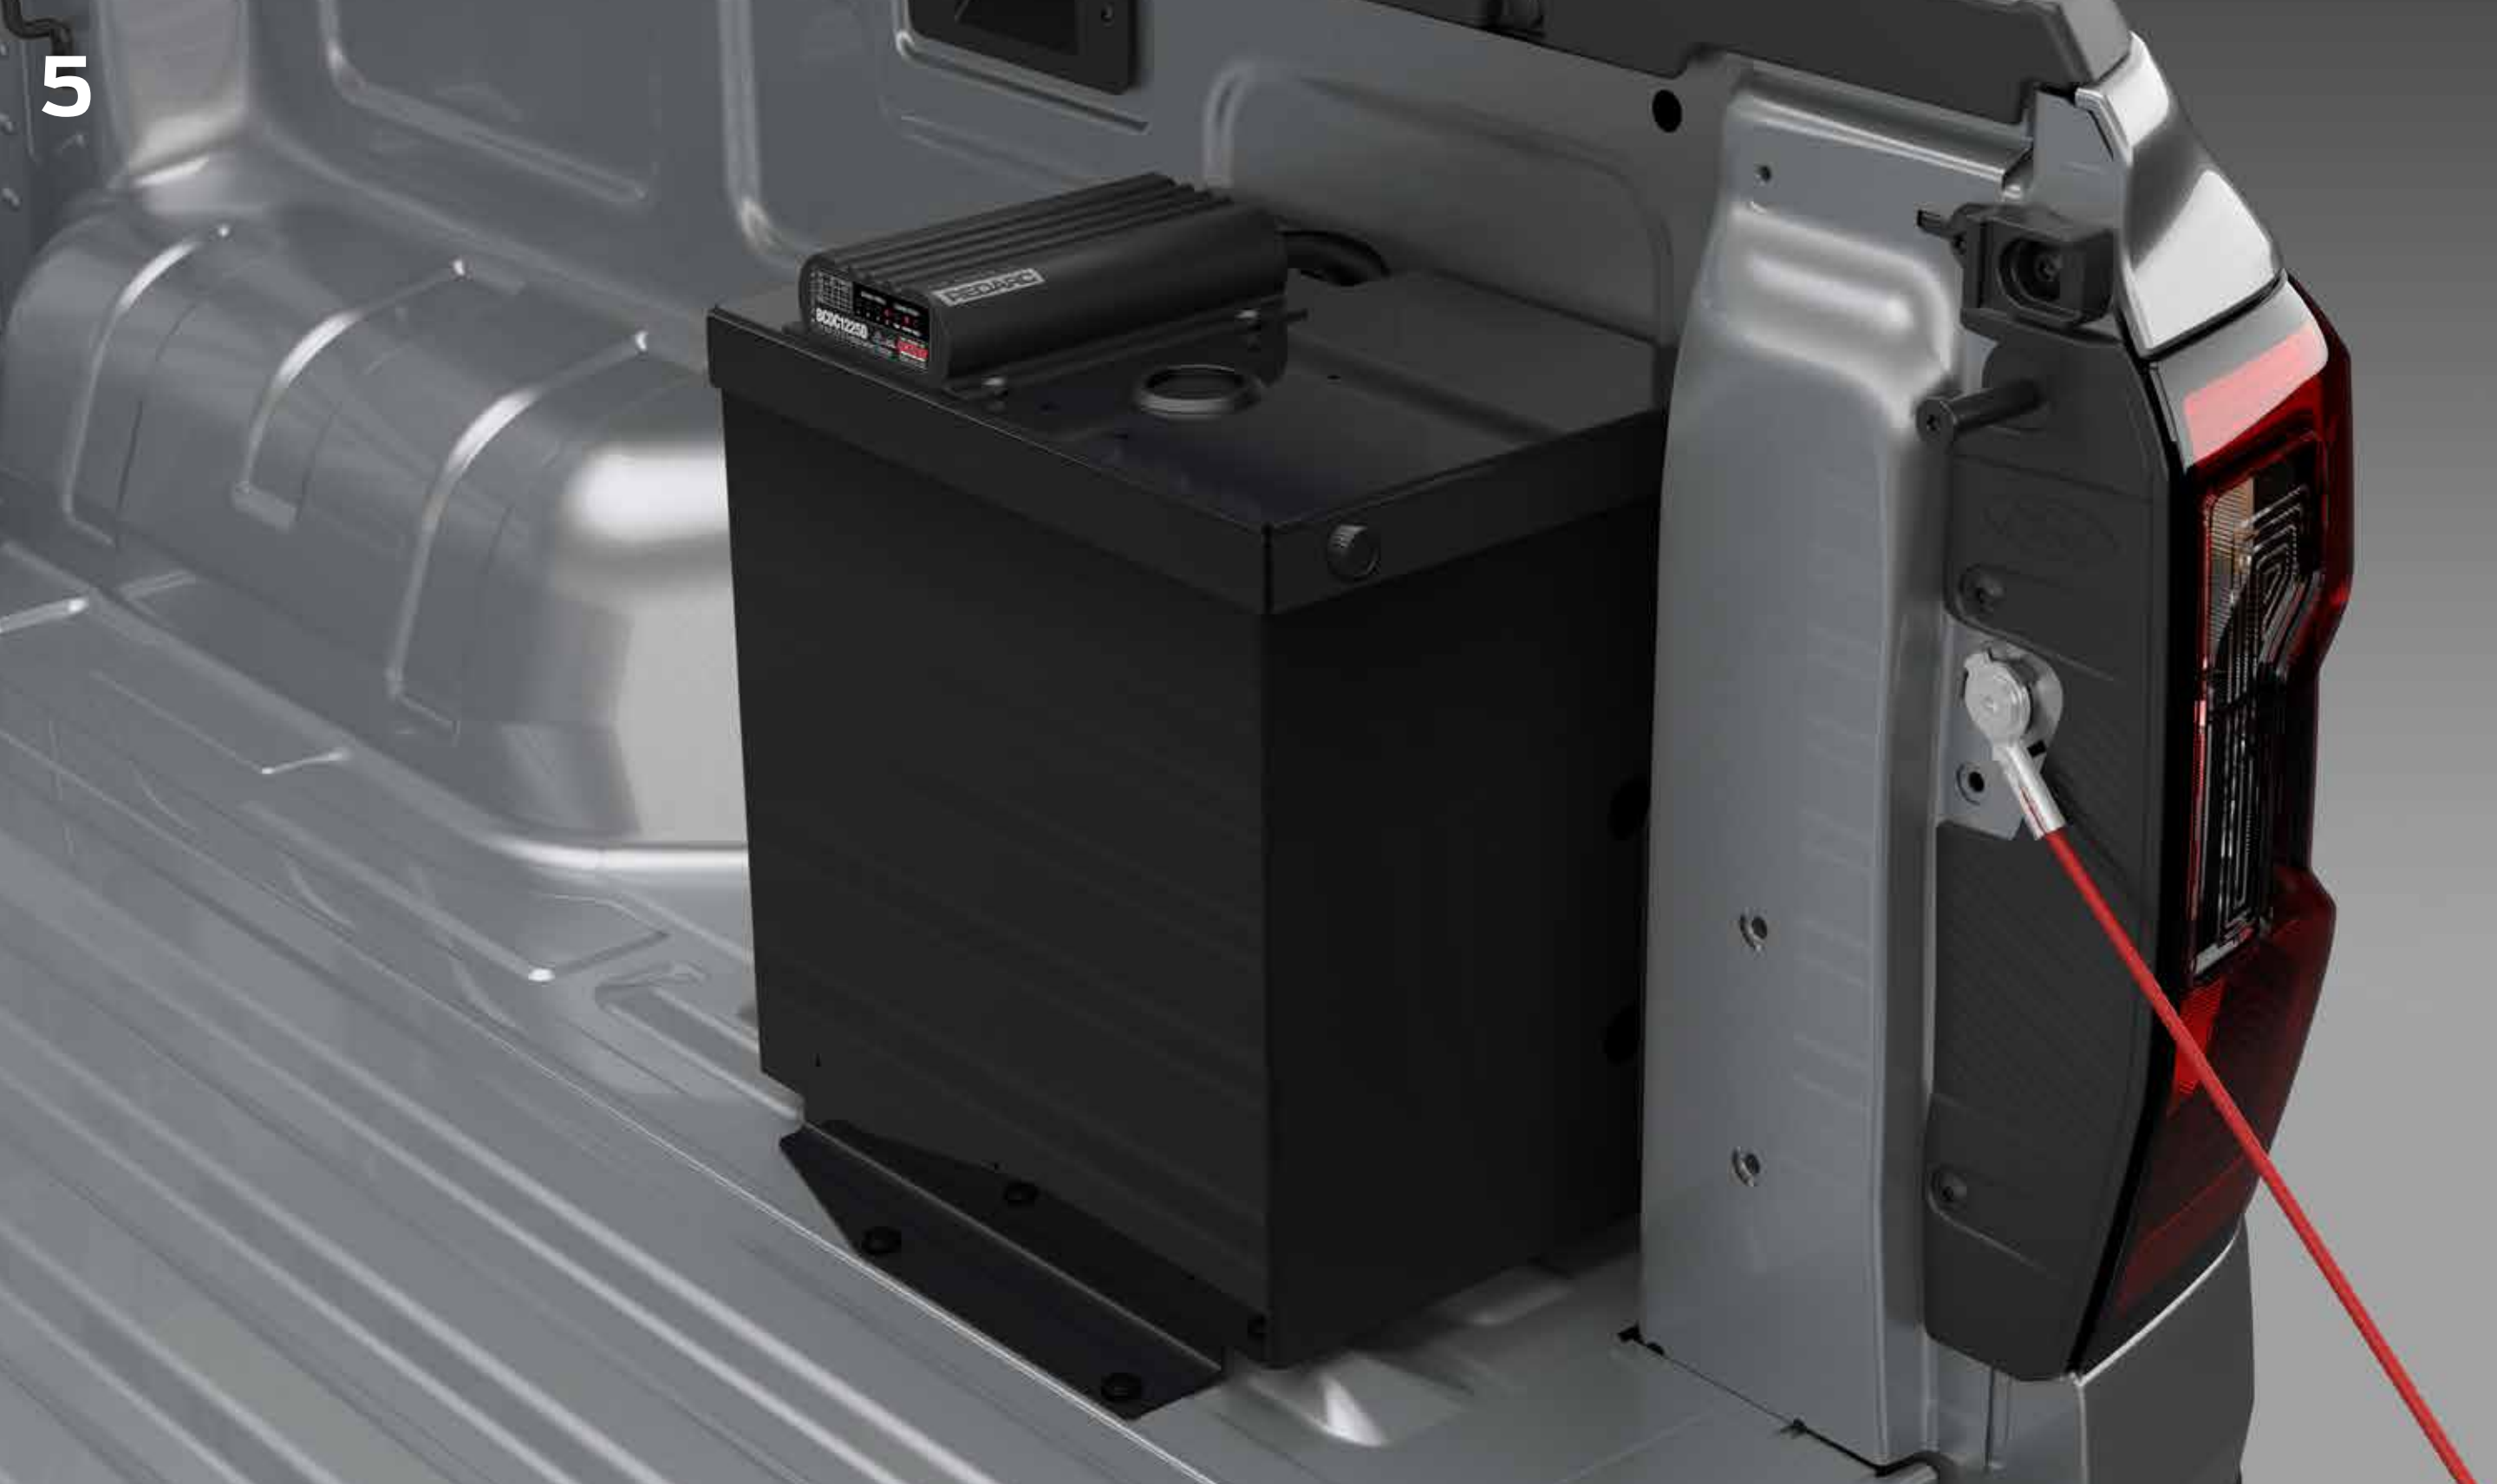

5 Auxiliary Battery Kit - Tub Mounted with 25 or 40A Charger