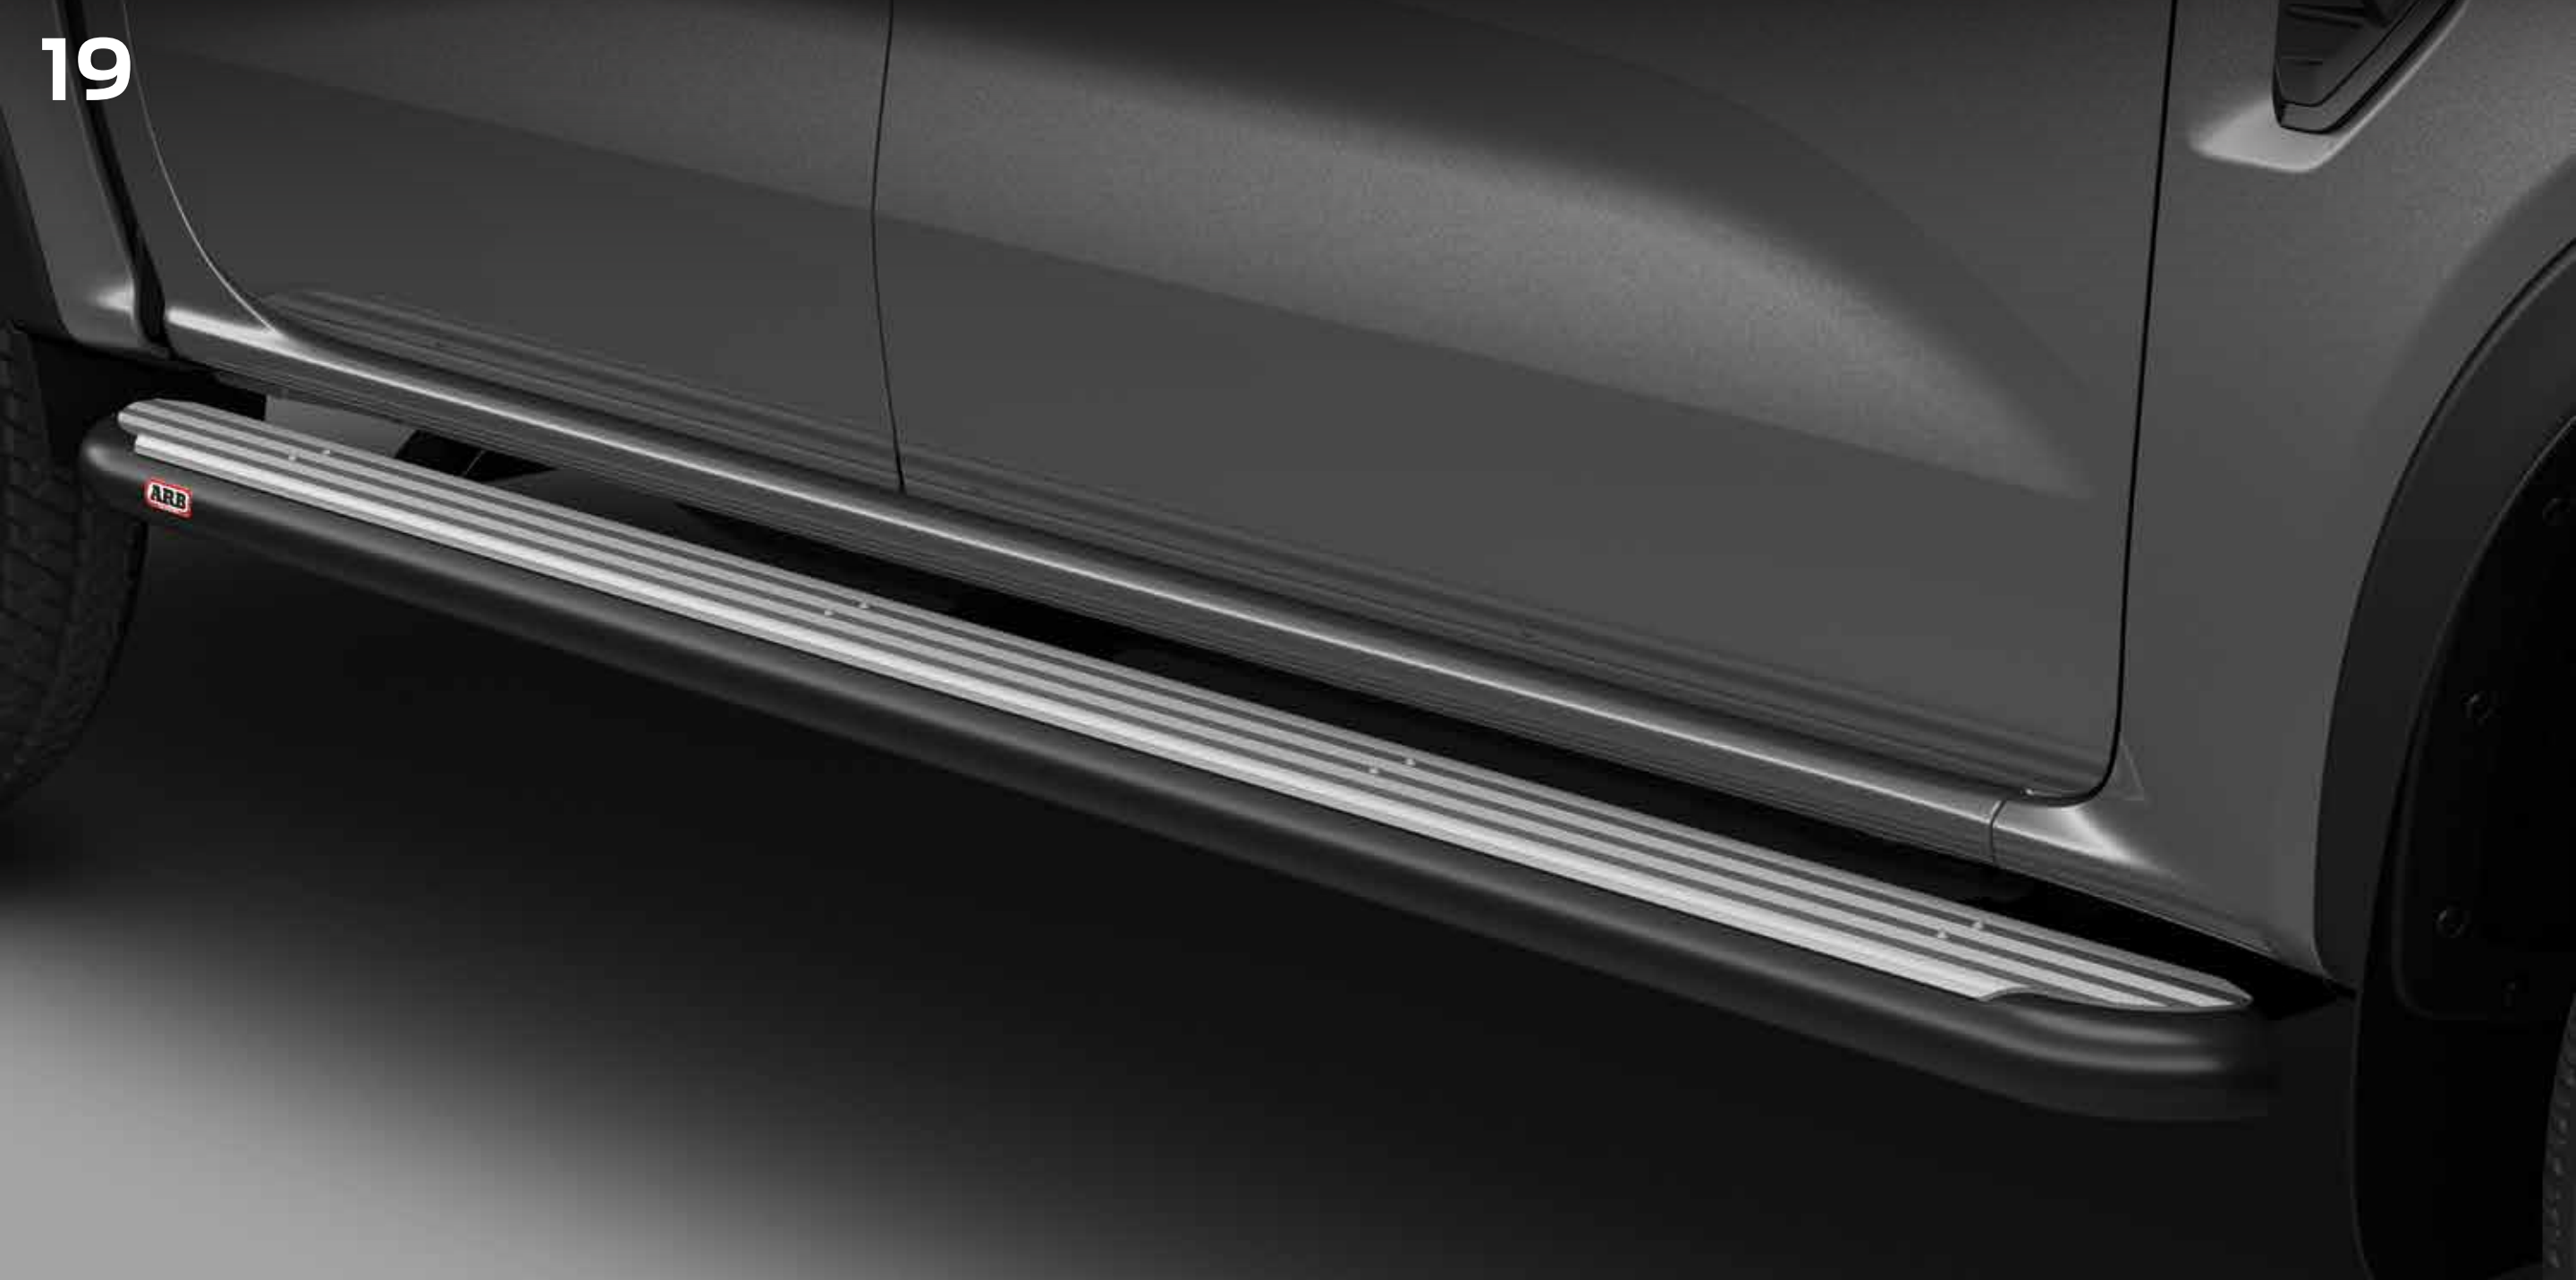

17

17 Roof Top Platform - BASE Rack for Cabin Double Cab (1255 x 1155)

18

18 Roof Top Tent - Flinders

19

19 Side Steps - Summit Frame Mounted

20

20 Side Steps - Summit Frame Mounted with Side Rails