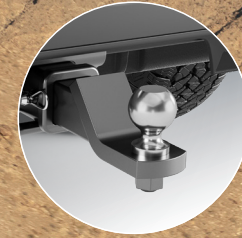

Trailer Hitch Towing Kit
Put in tow all that you need when adventure comes your way