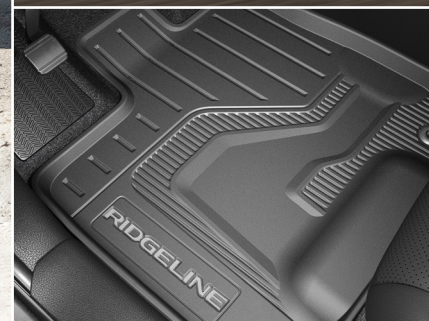

All-Season Floor Mats
Add extra protection to shield your original carpets from the wear and tear of everyday driving

Rear Underseat Cargo Tray
Helps protect the floor in the rear storage area from accidental spills that can happen during quick stops