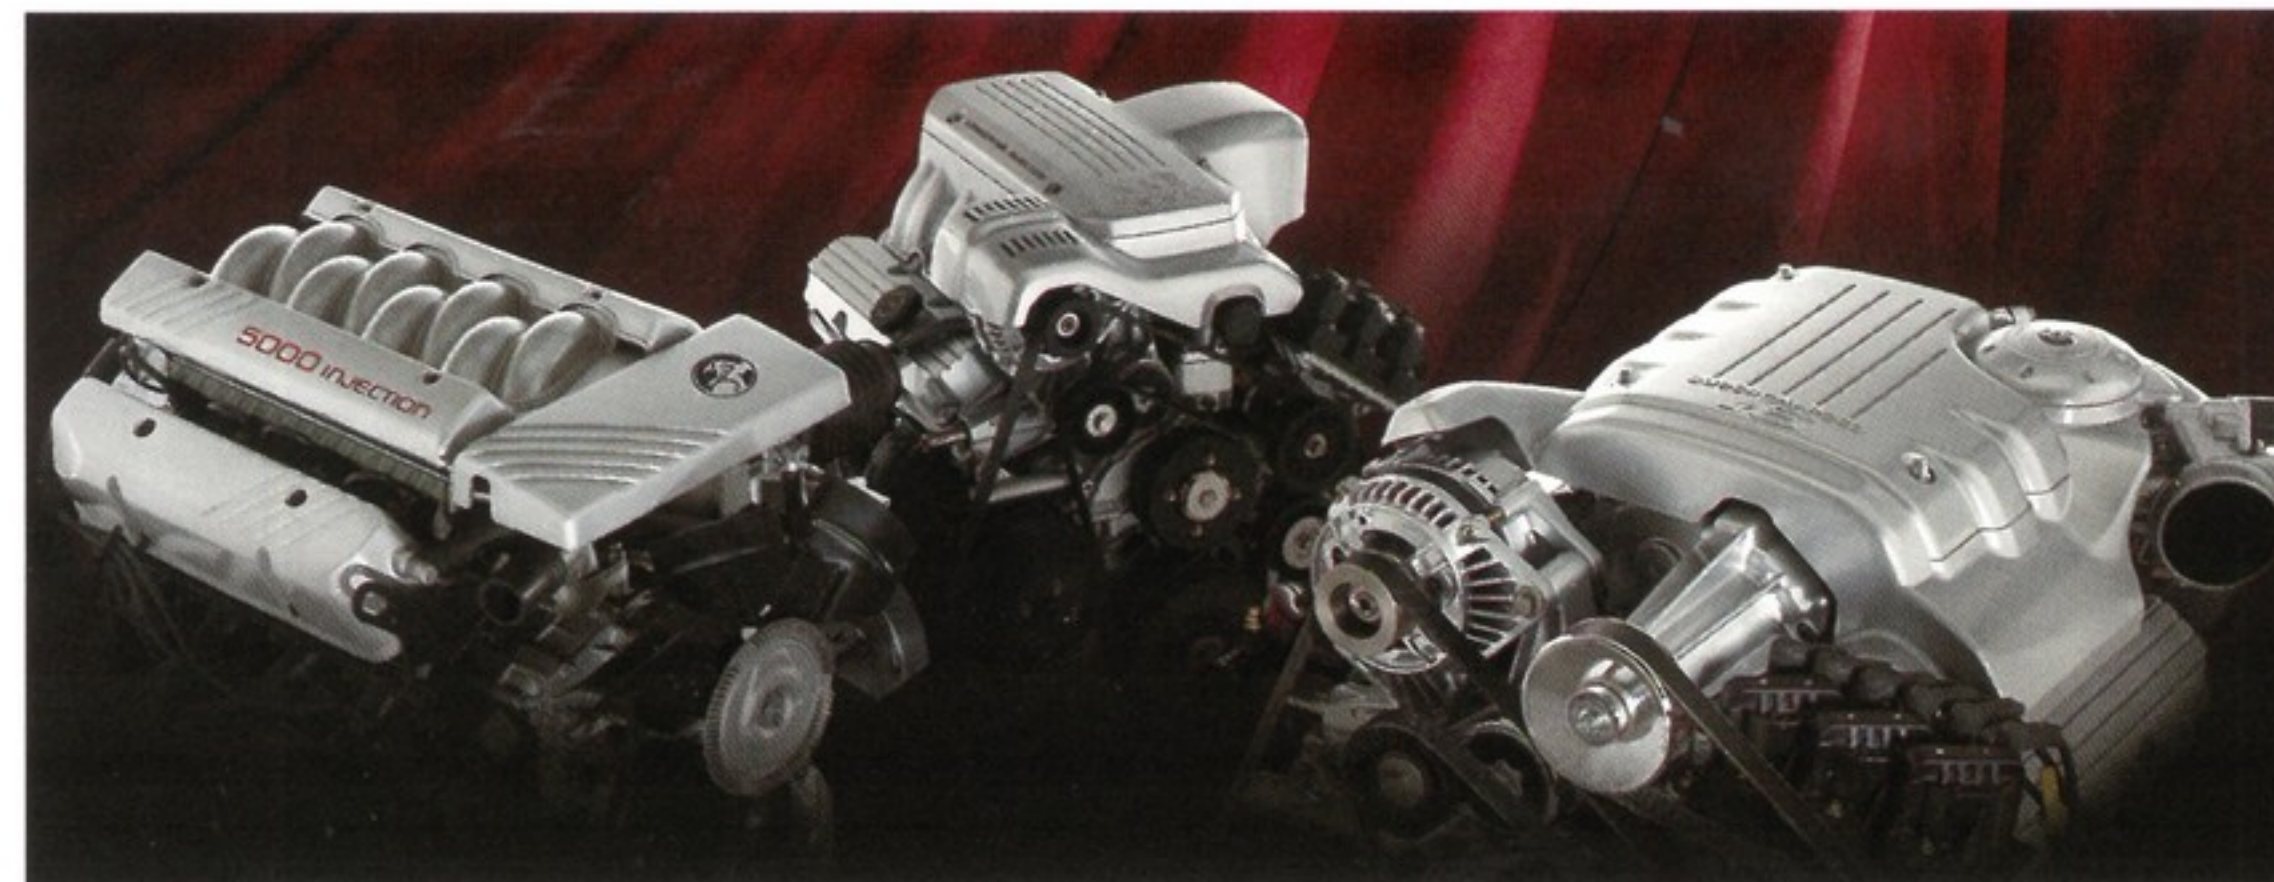

- 14 DAYS 500km GUARANTEED EXCHANGE PROGRAM.
- 12 MONTHS OR 20,000km FREE SERVICE.
- 3 YEAR OR 100,000km NEW VEHICLE WARRANTY.
- 3 YEAR OR 100,000km POWERTRAIN WARRANTY.
- 24 HOUR HOLDEN ROADSIDE SERVICE ULTRA.

sound system envelops the cabin in concert hall acoustics. Rear seat occupants can relax with remote stereo controls in the overhead console, and the choice of headphones for personal listening.

TOTAL LUXURY COMES WITH SOME POWERFUL OPTIONS.

Caprice Series II comes with a standard cold air intake V8, as well as the option of the smooth, progressive power of the exciting, new Supercharged V6 engine. Two further options are the high performance V8 and economical ECOTEC V6.

City traffic or open highway cruising, the luxurious new Caprice Series II leads by example.

For more information, see your nearest Holden Dealer, or call 1800 035 464 for a brochure.

HOLDEN
Caprice Series II

There's nothing quite like a Holden.

3/97