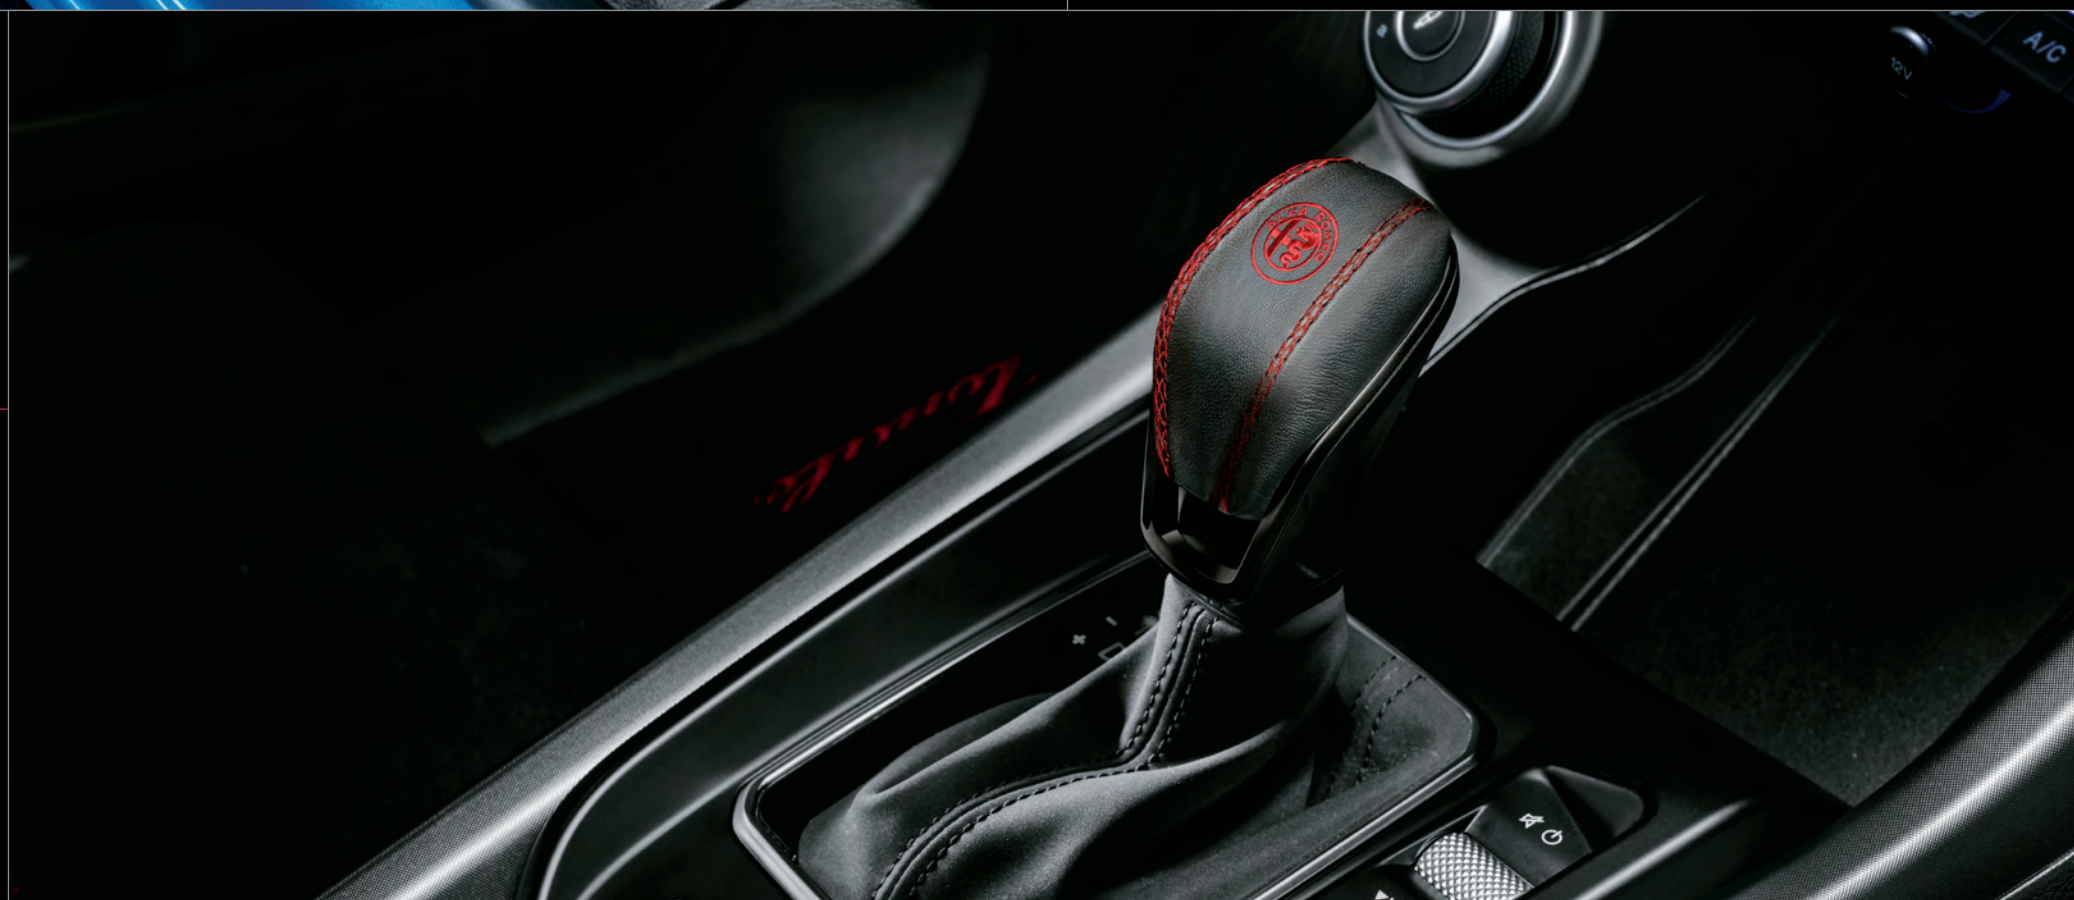

SPORT LINE GEAR KNOB

Premium leather gear knob with red stitching adds a distinguished, stylish accent to the Tonale interior. For automatic transmission only. [68645190AA]