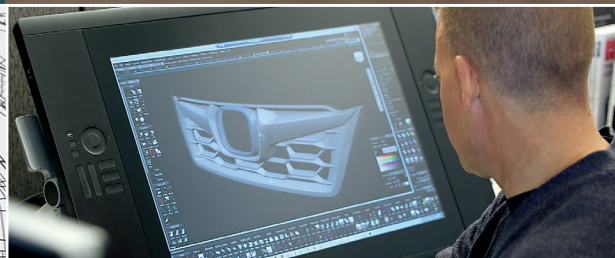

HR-V LX shown in Nordic Forest Pearl with Roof Rack and Surf/Paddleboard Attachment.